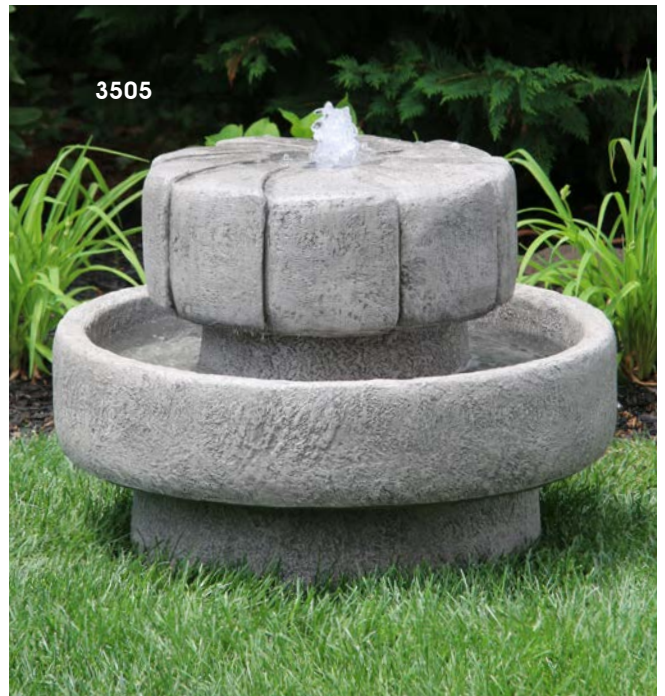

3858

3861

3861

23" Two Tier Bella Fountain

H:23" W:30.25" L:24.25"

Weight: 157 lbs.

Shown in #73 Classic Iron

- 3364S Shell - Oval H:16" W:30.25" L:24.25"
- 3364PL Plug H:4" W:4.5" L:1.5"
- 3444S Top Shell - 8" Oval H:8" BD:7.5"
- 99103 99103 Fountain Kit
- 40160 Mag Drive 160GPH Pump
- 9917 Underwater Light 12LED White

3505

3505

Millstone Fountain

H:22.25" W:29.75" BD:22.25"

Weight: 395 lbs.

Shown in #21 Old Stone

- 8749PH Pumphouse H:6" TD:21" BD:22.25"
- 8749PL Plug H:6" W:8" L:2.5"
- 3355S Base Shell - Millstone H:7" TD:29.75" BD:29.75"
- 3062PH Pumphouse H:6.25" TD:13.75" BD:14.5"
- 3062PL Plug H:6" W:7.25" L:2.5"
- 4180 Finial - Millstone H:8" D:19.5"
- P22516 Fountain Kit