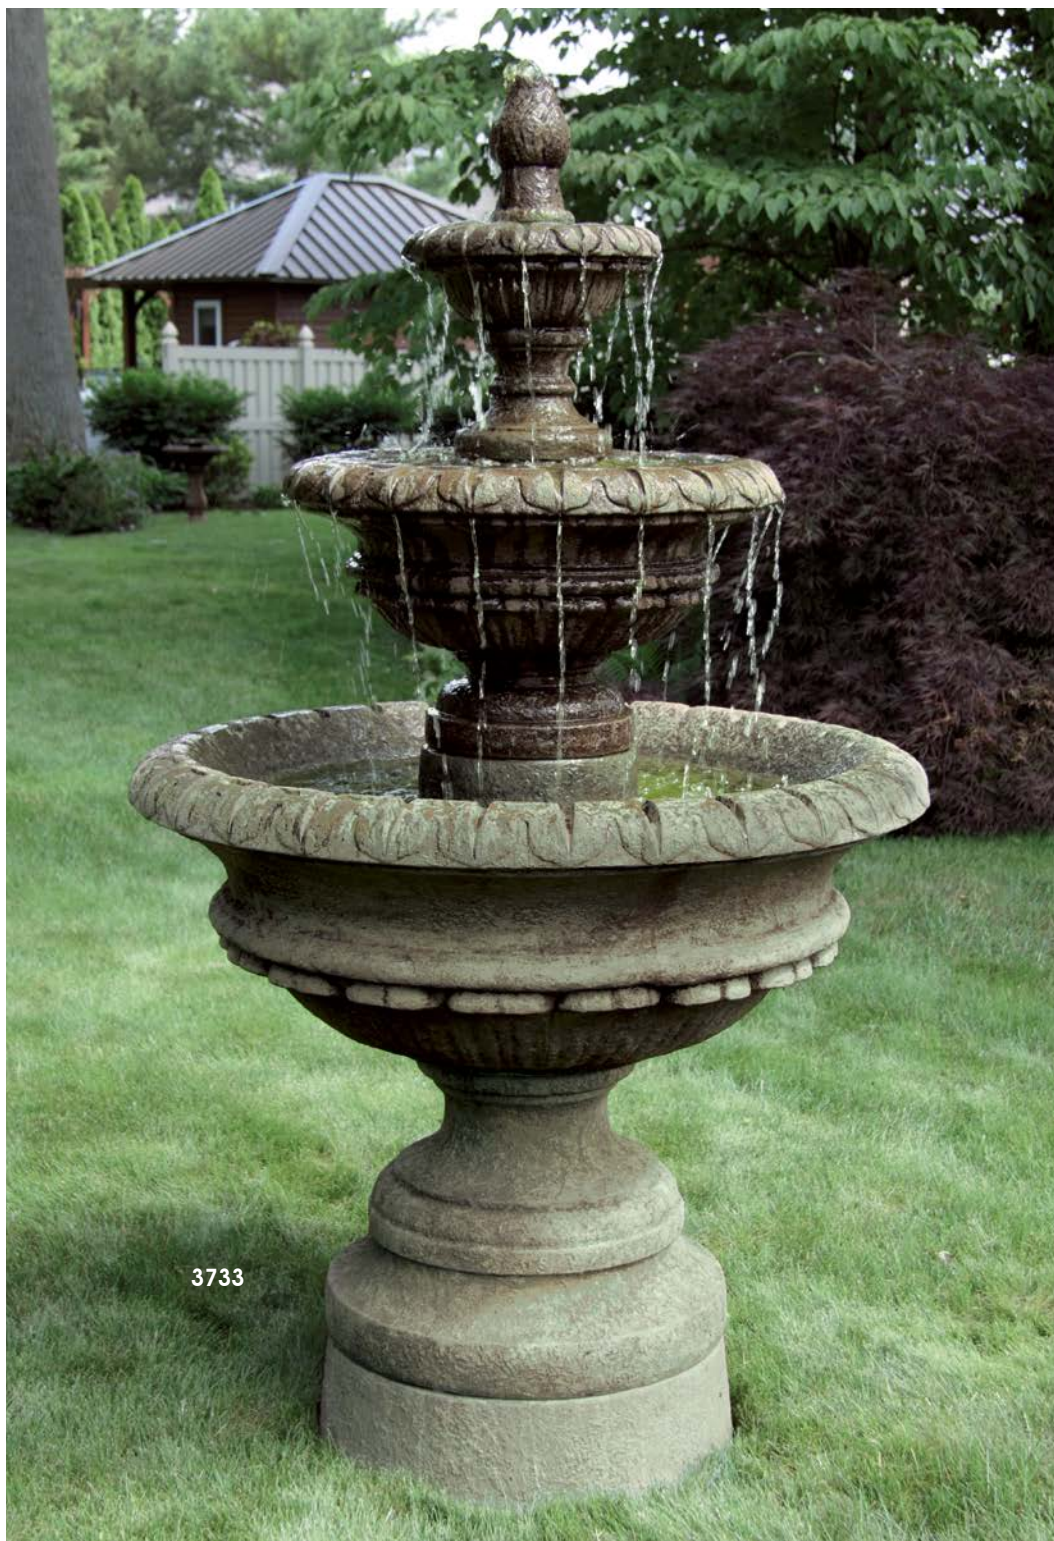

3733

3733
71" Chanticleer Fountain

H:71.25" W:41.5" BD:22.25"

Weight: 989 lbs.

Shown in #81 Classic Cliff Patina

8749PH	6" Chanticleer Pumphouse	H:6" TD:21" BD:22.25"
8749PL	6" Chanticleer Plug	H:6" W:8" L:2.5"
8749P	16" Chanticleer Pedestal	H:15.75" TD:11" BD:21.5"
372242	42" Chanticleer Bottom Shell	H:16" W:41.5" TD:11" BD:14.25"
372242PL	Chanticleer - Plug	H:11.25" W:6" L:2.5"
372225	25" Chanticleer Middle Shell	H:15" W:25" TD:8" BD:11"
372213	13" Chanticleer Top Shell	H:11.5" W:13" TD:3.5" BD:8"
4823LP	Chanticleer - Finial	H:7" BD:4"
P29024	Fountain Kit