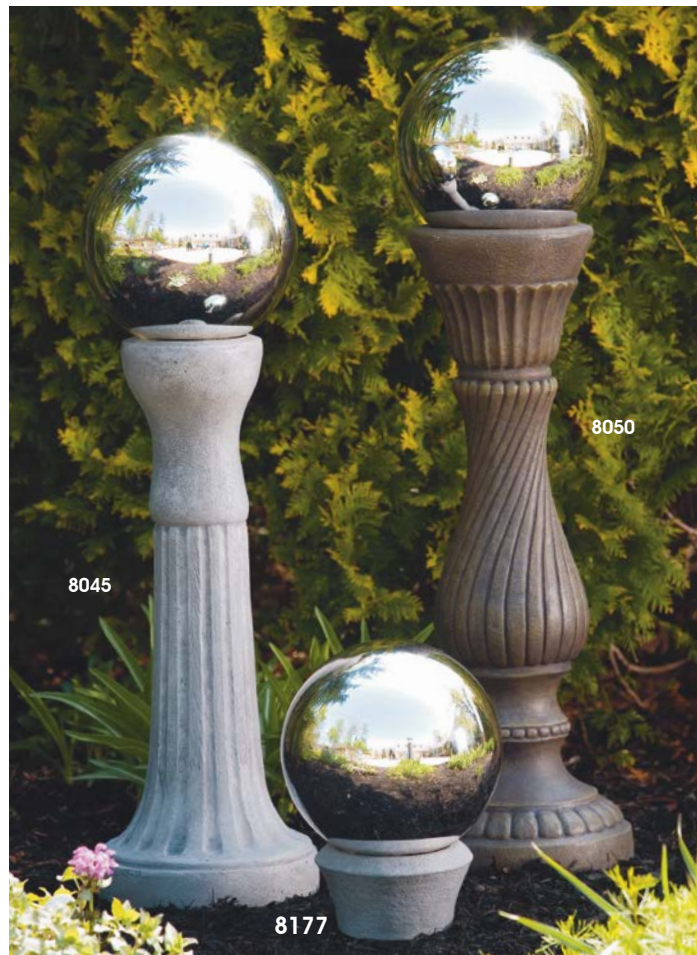

8110
Small Square
Pedestal
H:9\"/>

8115
Medium Square
Pedestal
H:16\"/>

8240
28\"/>

8045
Fluted Globe Holder
H:26\"/>

8050
Swirled Globe Holder
H:30\"/>

8177
4\"/>