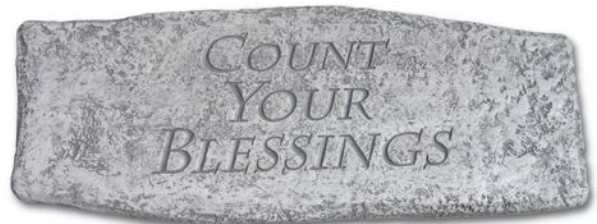

MASSARELLI'S
Garden Greetings™

Garden Greetings
Petite Bench

H:14" W:11" L:29"

Weight: 83 lbs.

All items shown in #21 Old Stone

4858

4832

4833

4837

4847

4838

4857