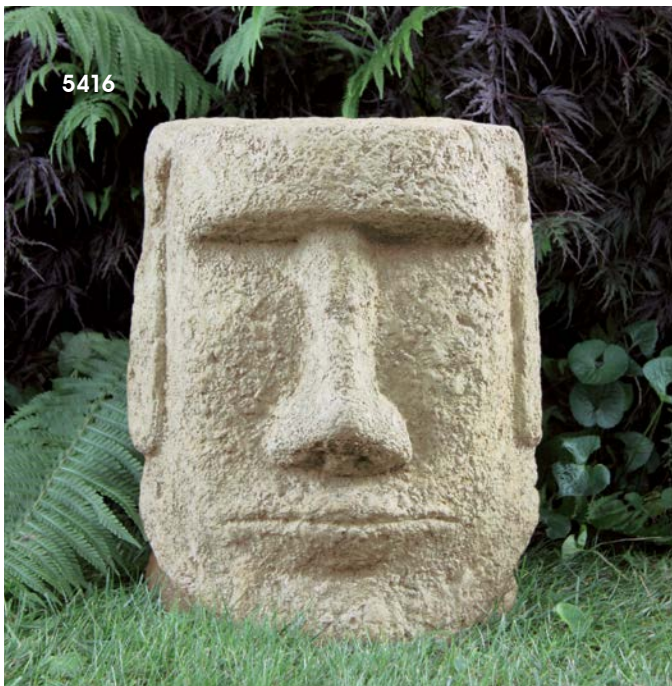

Shown in #81 Classic Cliff Patina

5313

5313
Laughing Hoi Toi Face
H:17.75" W:25" L:12"
Weight: 100 lbs.
Shown in #81 Classic Cliff Patina

5314

5314
Buddha Face
H:18.75" W:20" L:9.5"
Weight: 77 lbs.
Shown in #73 Classic Iron