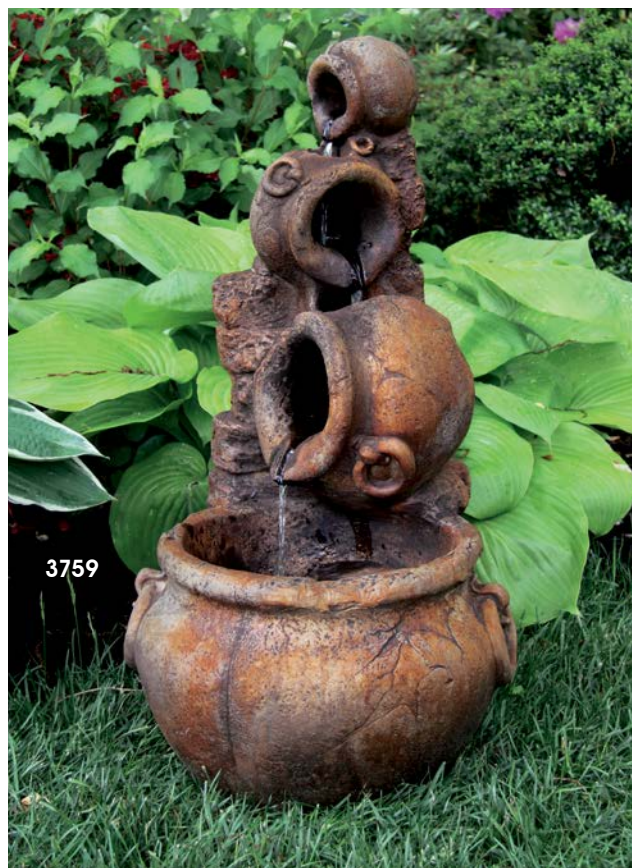

3505

3505

Millstone Fountain

H:22.25" W:29.75" BD:22.25"

Weight: 395 lbs.

Shown in #21 Old Stone

- 8749PH Pumphouse H:6" TD:21" BD:22.25"
- 8749PL Plug H:6" W:8" L:2.5"
- 3355S Base Shell - Millstone H:7" TD:29.75" BD:29.75"
- 3062PH Pumphouse H:6.25" TD:13.75" BD:14.5"
- 3062PL Plug H:6" W:7.25" L:2.5"
- 4180 Finial - Millstone H:8" D:19.5"
- P22516 Fountain Kit