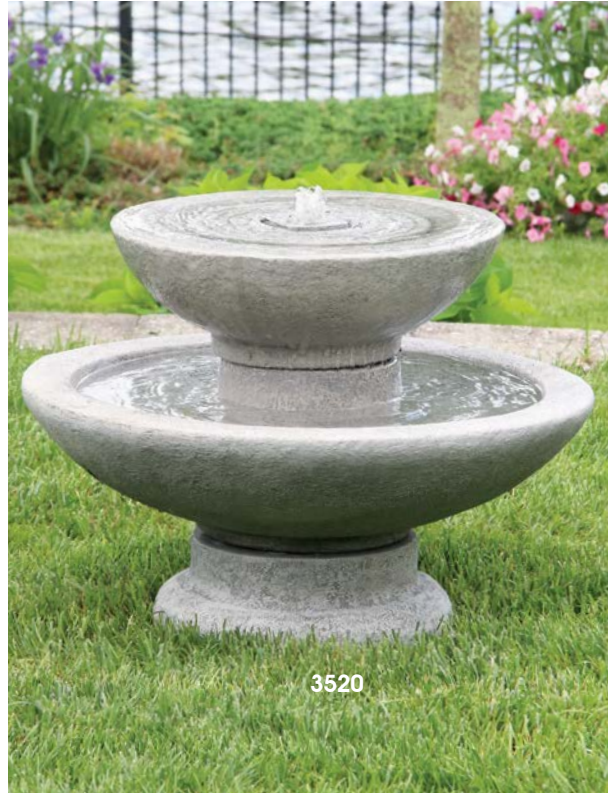

3501

27" Two Tier Meadows Glow Fountain

H:26" TW:20.5" BW:11"

Weight: 93 lbs.

Shown in #81 Classic Cliff Patina

- 8733P** 25" Meadows Pedestal H:24.75" TW:20.5" BW:11"
- 4969** Finial - Shell Glow Bubbler H:4.5" W:10" BD:6.75"
- 99013** 99013 Fountain Kit
- 40160** Mag Drive 160GPH Pump
- 9917** Underwater Light 12LED White

3520
16" Two Tier Tranquillity Fountain

H:16.25" W:23.5" BD:12"

Weight: 115 lbs.

Shown in #21 Old Stone

8806P	4" Tranquillity Pedestal	H:4" TD:9" BD:12"
3329S	Bottom Shell - Tranquillity	H:7" W:23.5" TD:7" BD:9"
3329PL	Pumphouse Plug - Tranquillity	H:4.75" W:4" L:1.5"
3360S	15" Tranquillity Shell	H:5.25" W:15.5" TD:3" BD:7.5"
4721	9" Plain Tranquillity Finial	H:1.5" D:9.5"
P16016	Fountain Kit	

3560
36" Tranquillity Sphere Fountain

H:35.75" W:23.5" BD:10"

Weight: 139 lbs.

Shown in #41 Meadow Bronze

8256P	Fountainette Pedestal	H:18.25" TD:7.5" BD:10"
3329S	Bottom Shell - Tranquillity	H:7" W:23.5" TD:7" BD:9"
3329PL	Pumphouse Plug - Tranquillity	H:4.75" W:4" L:1.5"
3332S	Top Shell - Tranquillity Spill	H:5.25" W:15.5" TD:3" BD:5"
4998LP	Finial - 6" Ball - Large Pipe Plumb	H:6" D:6" BD:3.5"
P16016	Fountain Kit	