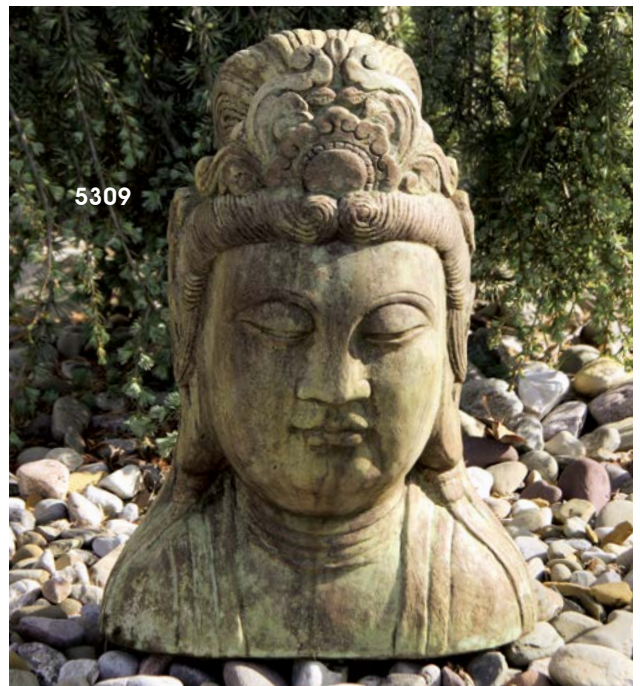

5314
Buddha Face
H:18.75" W:20" L:9.5"
Weight: 77 lbs.
Shown in #73 Classic Iron

5309