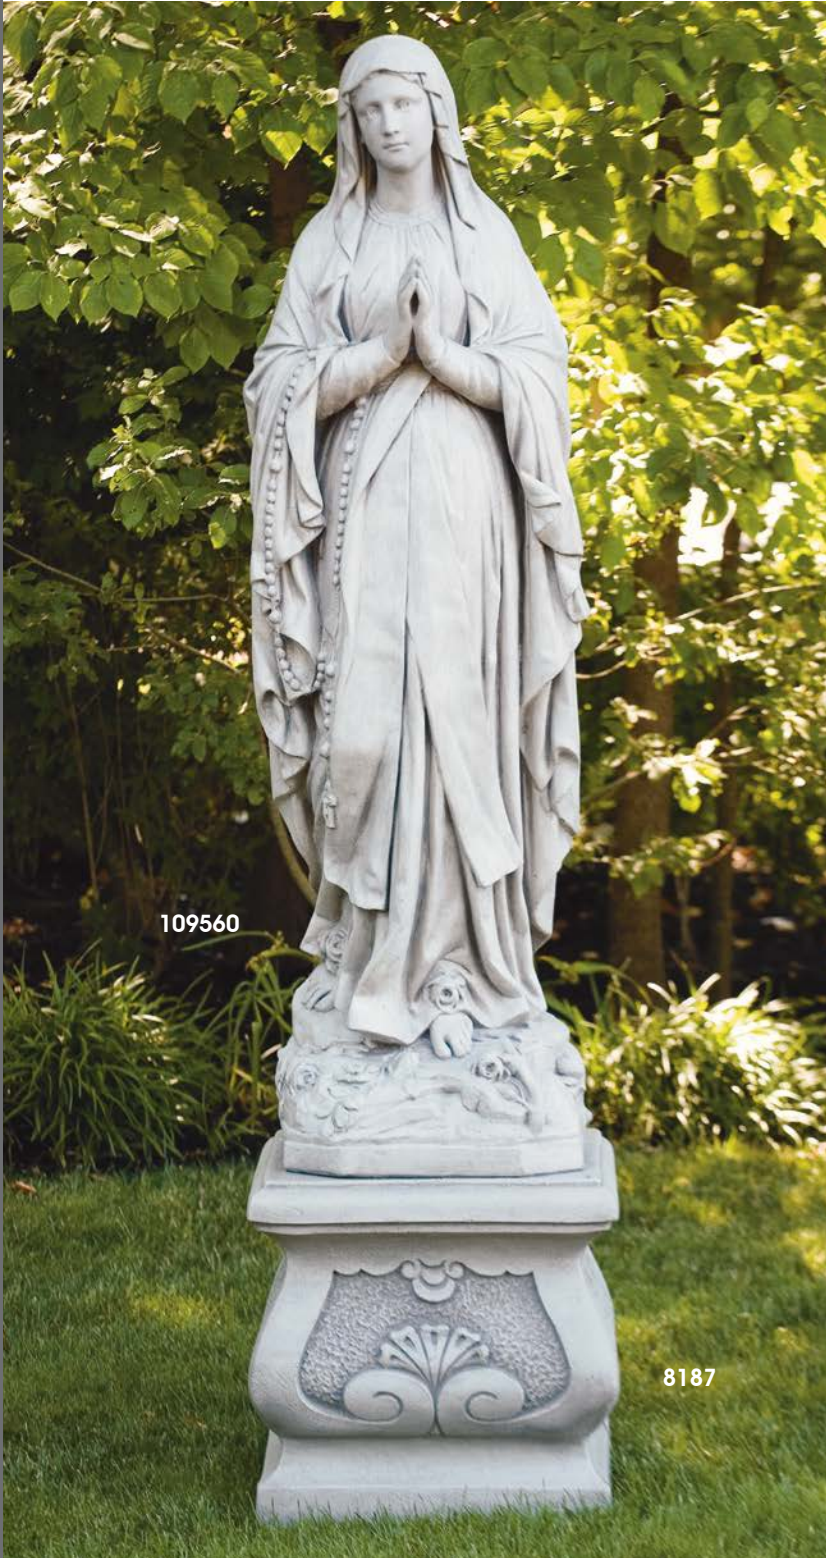

109560
60" Our Lady
of Lourdes
H:59.5" BW:17" BL:15"
Weight: 420 lbs.
Shown in #21 Old Stone

8187
20" Fancy Square
Pedestal
H:20" TW:18" TL:17" BW:19.5" BL:18.5"
Weight: 300 lbs.
Shown in #21 Old Stone