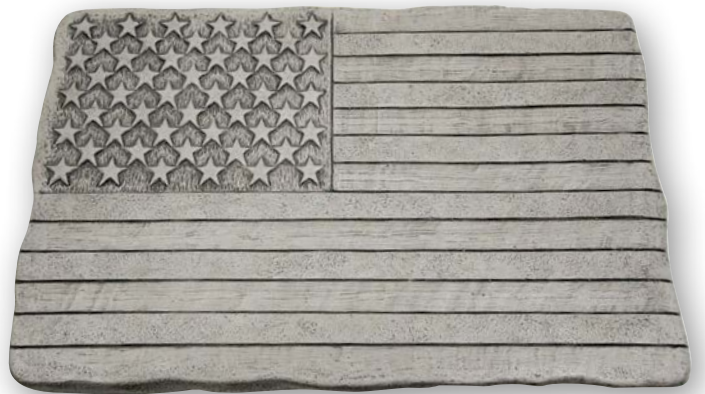

MASSARELLI'S *Garden Greetings*™

Garden Greetings

15" Stones

H:10" W:15"

Weight: 10 lbs.

All items shown in #21 Old Stone

*Until the day
we meet again,
we know one thing
for sure;
You will be there
greeting us
as we cross through
Heaven's door.*

1767

*Remembering you
is easy.
I do it every day.
But there's an ache
in my heart,
that will never go away.*

1768

*God grant me
the serenity to accept
the things I cannot change,
courage to change
the things I can
and the wisdom
to know the difference.*

1766

1776

Garden Greetings

10" Round Stones

D:10" H:1"

Weight: 5 lbs.

All Items Shown In #21 Old Stone