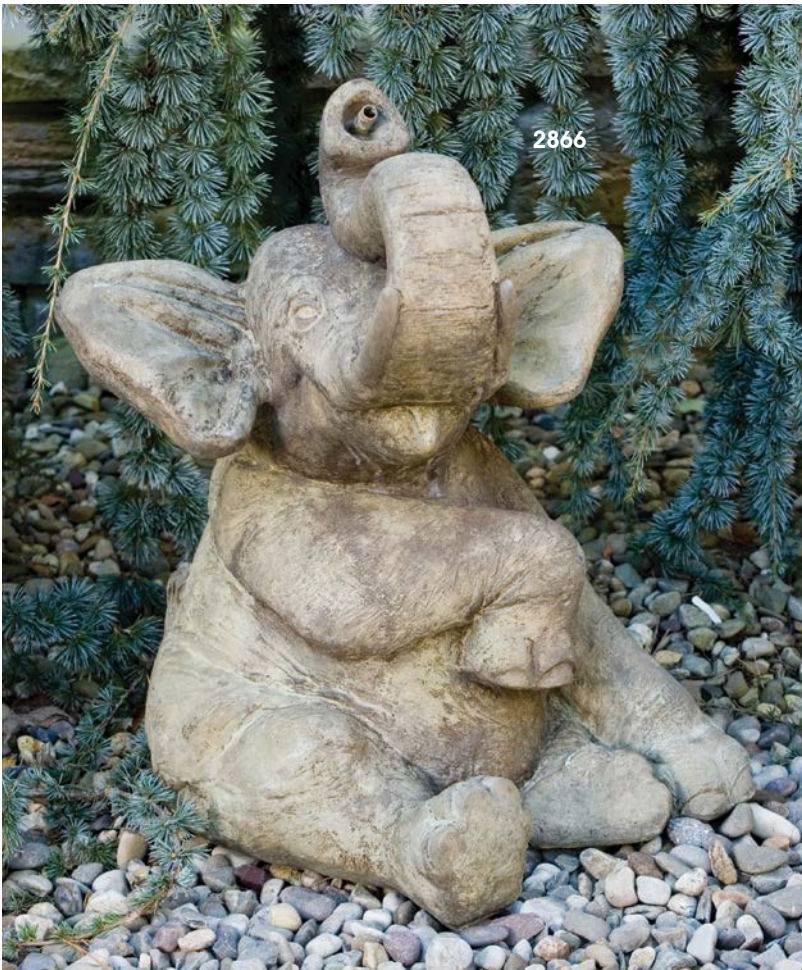

9685
Koi-Plumbed
H:8.5" W:11" L:16"
Weight: 27 lbs.
Shown in #20 Brown Stone

9520
Curling Carp-Plumbed
H:18" W:8"
Weight: 90 lbs.
Shown in #20 Brown Stone

2866

20" Sitting Elephant—Plumbed

H:20.75" BW:13" BL:17.5"

Weight: 104 lbs.

Shown in #81 Classic Cliff Patina