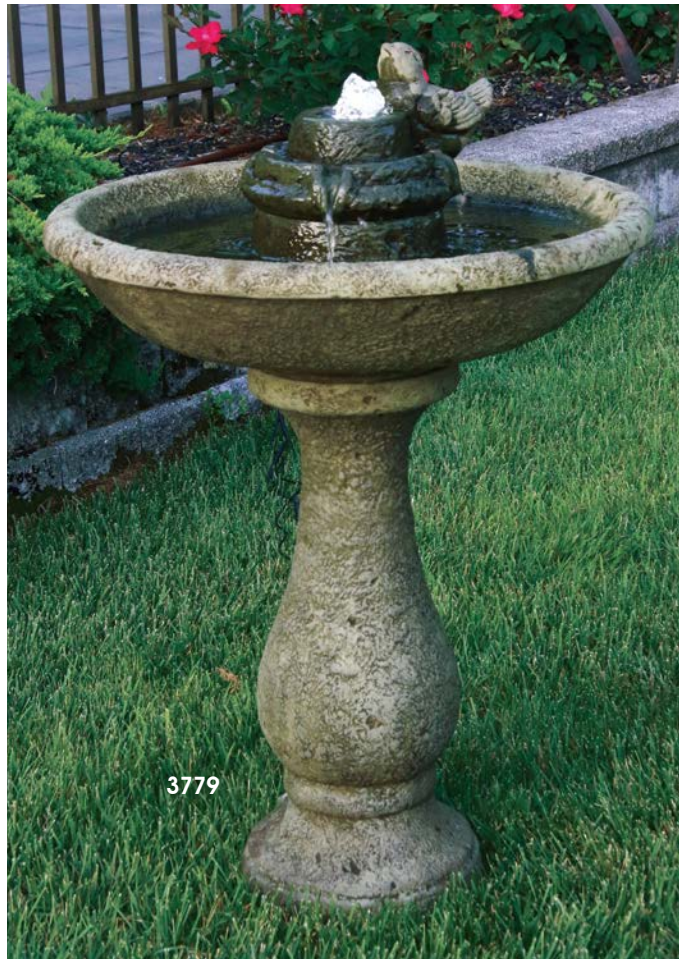

3365
 Classical Doves of Love Fountain

H:46" W:28" BD:12"
 Weight: 205 lbs.
 Shown in #30 Pearl

8610P	Pedestal	H:22" TD:9.5" BD:12"
3105S	Shell	H:9" W:28" TD:9" BD:9.25"
7555	Doves Of Love	H:13" W:10.5" L:16.75" BD:9.25"
P75AP	Fountain Kit	