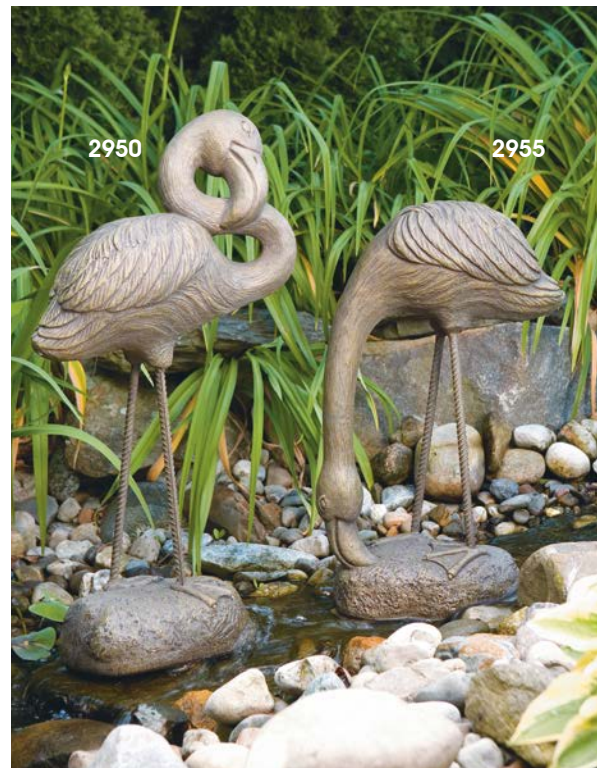

9695
Handstand Frog–Plumbed

H:15.25" W:7" L:8" BD:6.25"
Weight: 11 lbs.
Shown in #81 Classic Cliff Patina

2950
Flamingo - Standing

H:29.75" W:6.25" L:16.5"
Weight: 38 lbs.
Shown In #81 Classic Cliff Patina

2955
Flamingo - Feeding

H:24" W:6.5" L:14.25"
Weight: 34 lbs.
Shown In #81 Classic Cliff Patina