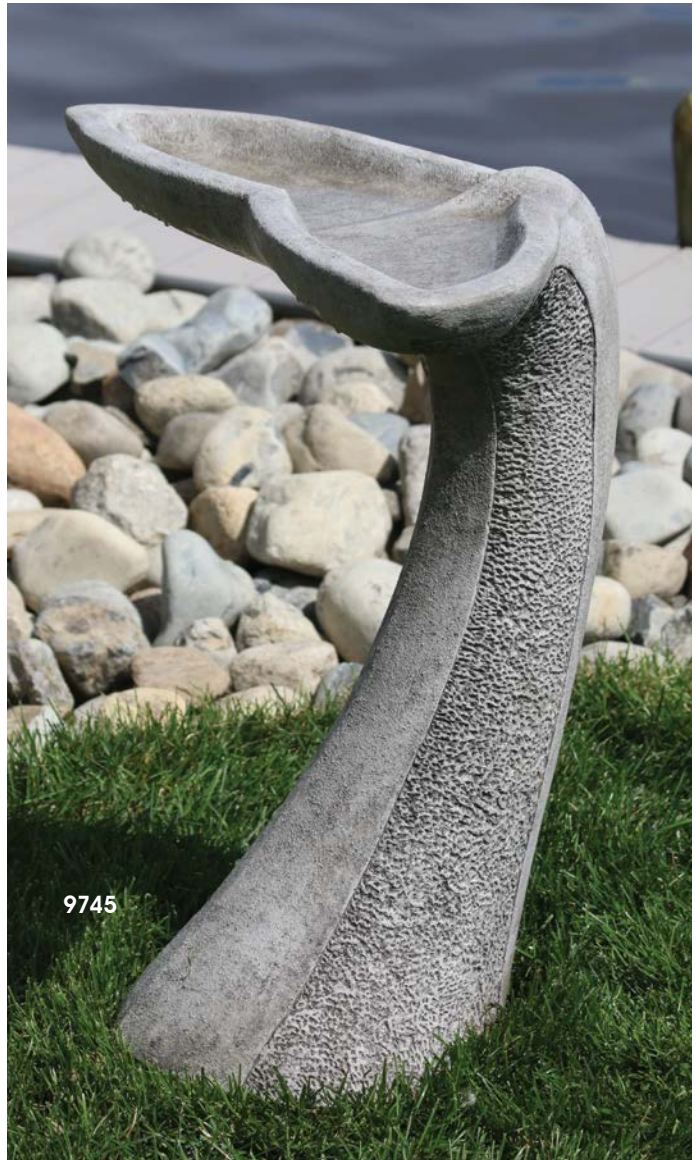

9759

9759

One Piece Seahorse Bird Bath

H:28" TD:16" BD:9.5" OCT

Weight: 58 lbs.

Shown in #17 Blue Stone

9745

**One Piece Tales of the Sea
Bird Bath**

H:30" TW:25.75" TL:15.5" BW:12.25" BL:14"

Weight: 117 lbs.

Shown in #21 Old Stone

9745