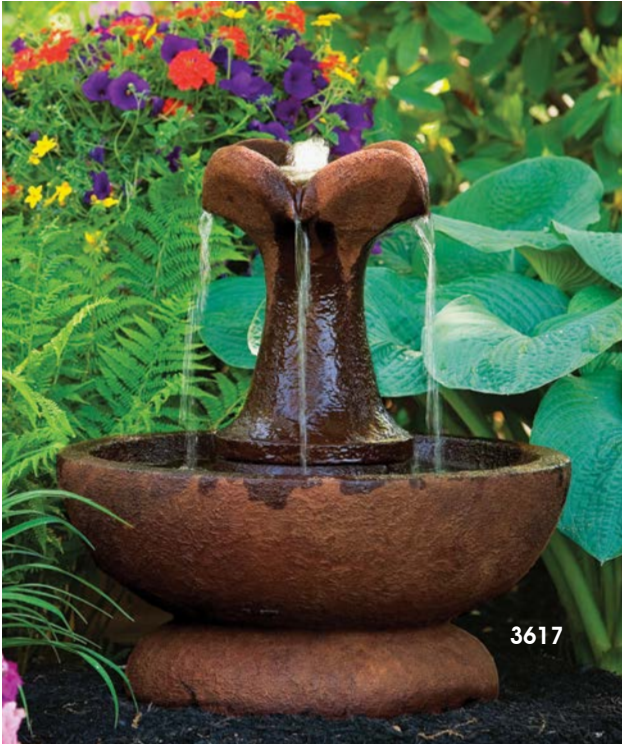

3617

3617
Small Clover Leaf Fountain

H:27.25" W:24.75" BD:18"

Weight: 203 lbs.

Shown in #83 Classic Mountain Bronze

3233S	25" Contemporary Shell	H:12" W:24.75" TD:9" BD:18"
3233PL	Plug - 25" Contemporary Shell	H:5.5" W:4.5" L:1.75"
4818	Finial - Small Clover Leaf Fountain-Plumbed	H:15.25" TW:11" BD:9.5"
P16005	Fountain Kit	

3653
44" Two Tier Bella Fountain

H:44.75" W:30.25" L:24.25" BW:16.25" BL:12"

Weight: 316 lbs.

Shown in #83 Classic Mountain Bronze

8242P	Pedestal - Oval Molise Fountain	H:21" TW:12" TL:9" BW:16.25" BL:12"
3364S	Shell - Oval	H:16" W:30.25" L:24.25"
3364PL	Plug - Oval	H:4" W:4.5" L:1.5"
3444S	Top Shell - 8" Oval	H:8" TW:14" TL:9" BD:7.5"
99103	99103 Fountain Kit	
40160	Mag Drive 160GPH Pump	
9917	Underwater Light 12LED White	

3611
40" Sail Away Fountain

H:40" W:24.75" BD:18"

Weight: 324 lbs.

Shown in #83 Classic Mountain Bronze

3233S	25" Contemporary Shell	H:12" W:24.75" TD:9" BD:18"
3233PL	Plug - 25" Contemporary Shell	H:5.5" W:4.5" L:1.75"
4106	Finial - Sail Away Fountain-Plumbed	H:28" W:16" BD:9.25"
P130AP	Fountain Kit