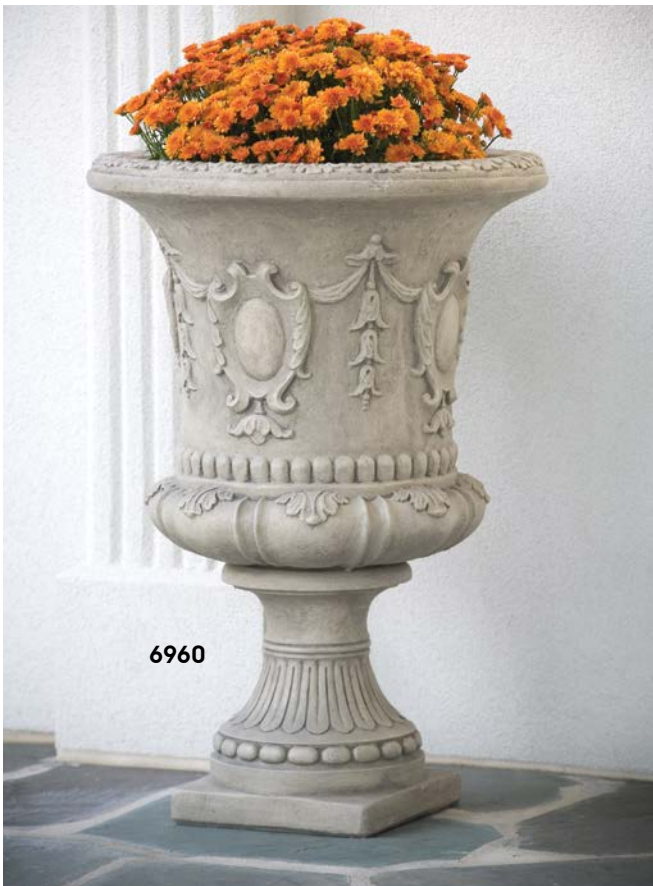

6979
36" Scroll Leaf Urn
H:36.25" TD:26" B:12.5"SQ
Weight: 345 lbs.
Shown in #21 Old Stone

6959
39" Constantine Urn
H:39" TD:24" B:12.5"SQ
Weight: 314 lbs.
Shown in #73 Classic Iron

6960
34" Venetian Urn
H:34.5" TD:23.75" B:11.25"SQ
Weight: 175 lbs.
Shown in #21 Old Stone