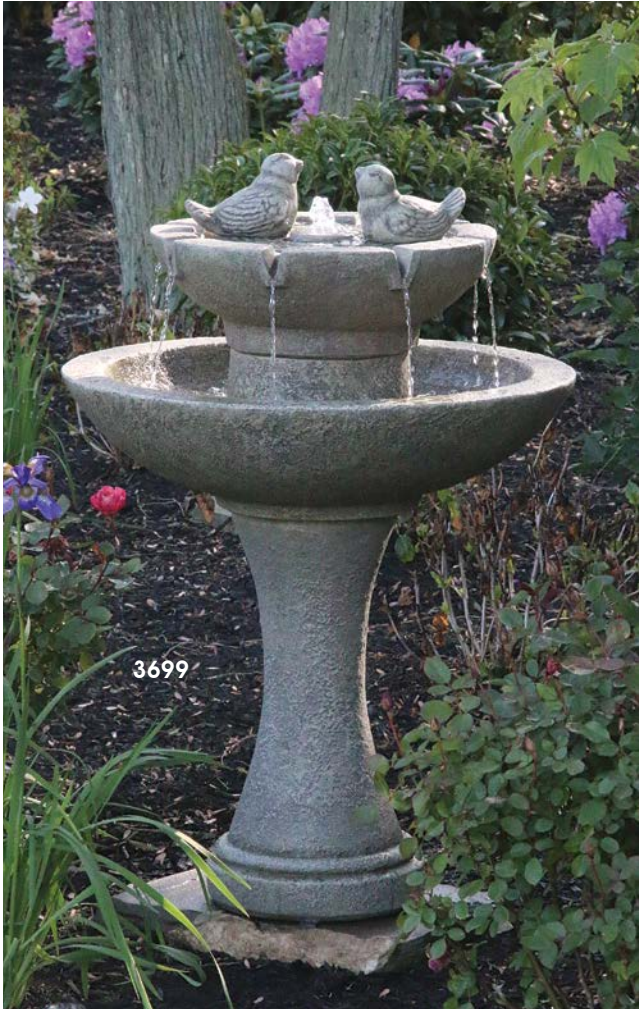

3560
36" Tranquillity Sphere Fountain

H:35.75" W:23.5" BD:10"

Weight: 139 lbs.

Shown in #41 Meadow Bronze

8256P	Fountainette Pedestal	H:18.25" TD:7.5" BD:10"
3329S	Bottom Shell - Tranquillity	H:7" W:23.5" TD:7" BD:9"
3329PL	Pumphouse Plug - Tranquillity	H:4.75" W:4" L:1.5"
3332S	Top Shell - Tranquillity Spill	H:5.25" W:15.5" TD:3" BD:5"
4998LP	Finial - 6" Ball - Large Pipe Plumb	H:6" D:6" BD:3.5"
P16016	Fountain Kit	