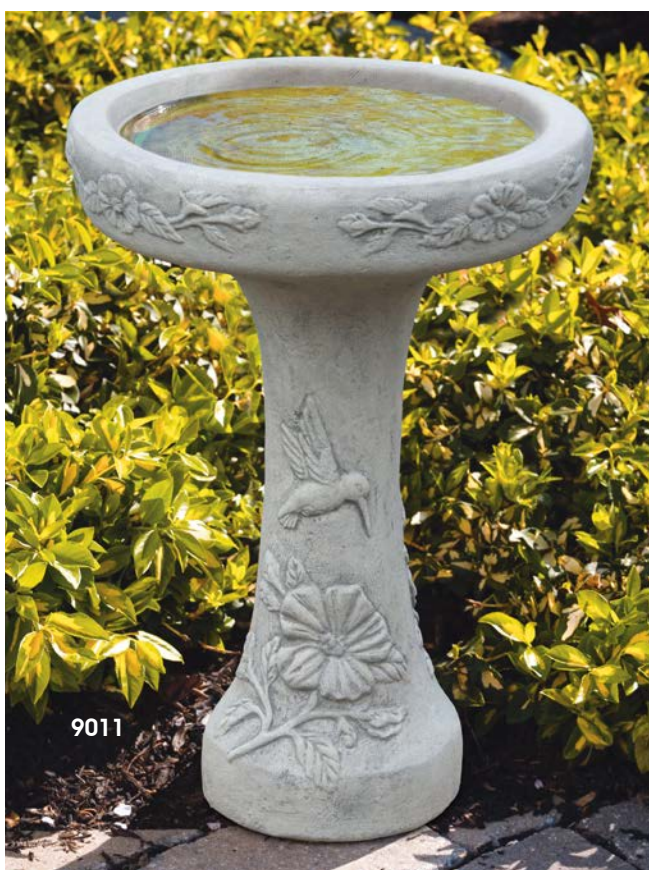

9011

9020
One Piece Lilac Bird Bath
H:22" TD:16" BD:8.5"
Weight: 61 lbs.
Shown in #21 Old Stone

9011
One Piece Hummingbird Bird Bath
H:21.5" TD:15" BD:8"
Weight: 49 lbs.
Shown in #21 Old Stone