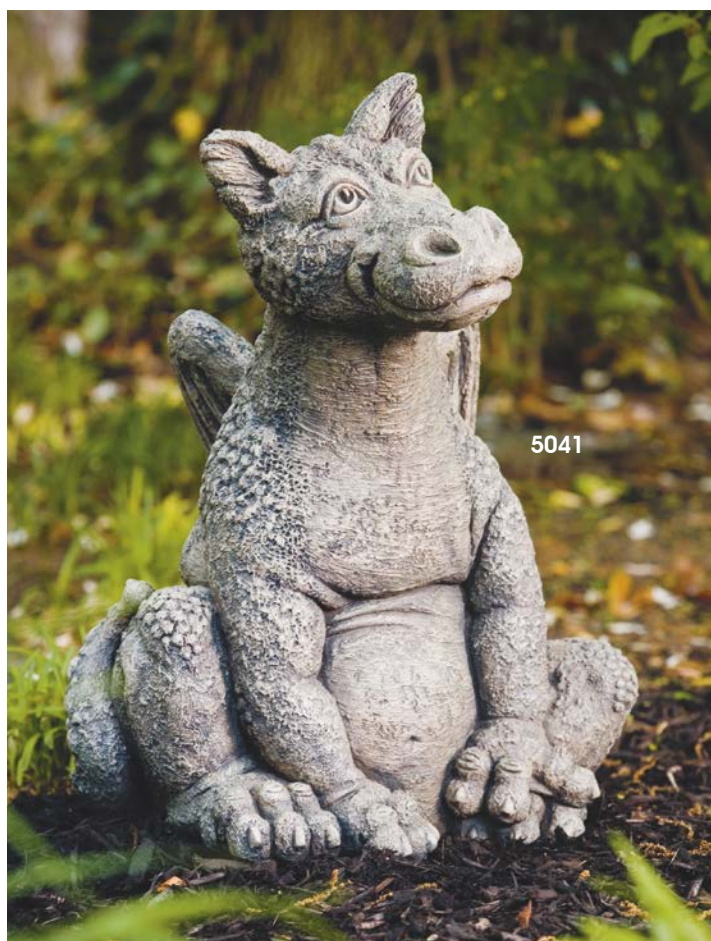

5041
Nesco
H:23" W:17" L:15"
Weight: 99 lbs.
Shown in #68 Classic Sterling Woods Stone