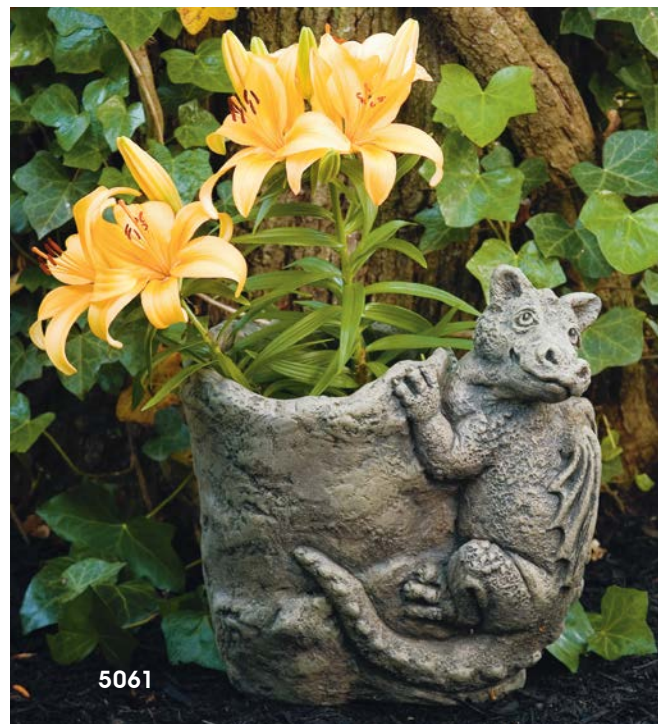

5045
REXY
H:16" W:9.5" L:12"
Weight: 32 lbs.
Shown in #68 Classic Sterling Woods Stone

5055
Sweet Pea
H:11" W:8" L:18"
Weight: 29 lbs.
Shown in #68 Classic Sterling Woods Stone

5061
Flo
H:12.5" W:13" L:8.5"
Weight: 21 lbs.
Shown in #68 Classic Sterling Woods Stone