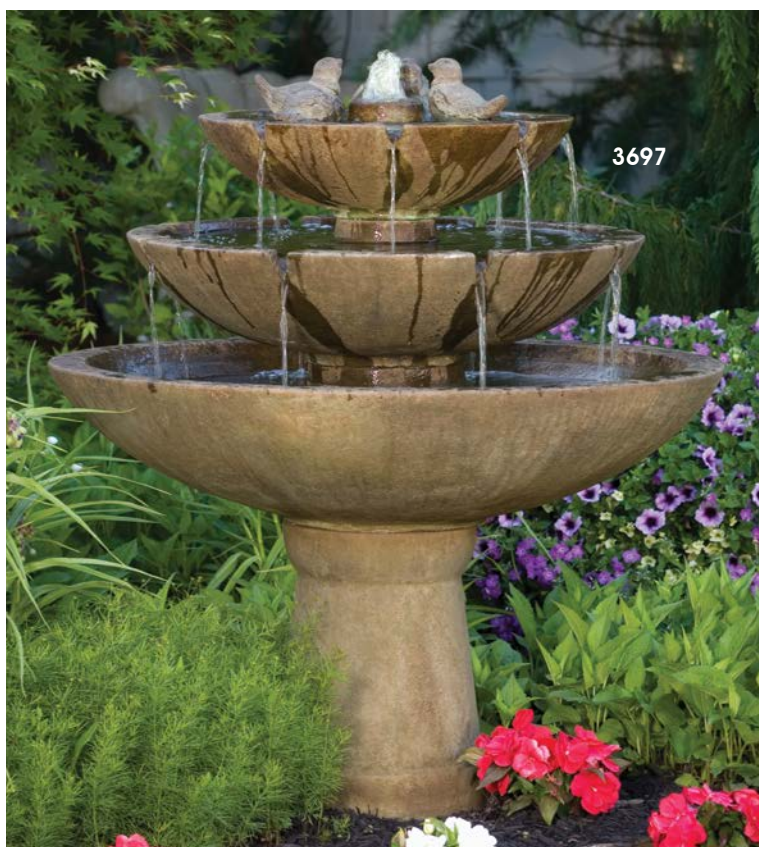

3696

55" Tranquillity Sphere Spill Fountain

H:55" W:42" BD:14"

Weight: 544 lbs.

Shown in #81 Classic Cliff Patina

8258P	Pedestal - Tranquillity Fountain	H:18" TD:12" BD:14"
3302S	Bottom Shell - Tranquillity Fountain	H:10" W:42" TD:9.5" BD:12.75"
3302PL	Pumphouse Plug - Tranquillity Fountain	H:6" W:5.5" L:2"
3314S	Second Shell - Tranquillity Spill Fountain	H:9" W:32" TD:6" BD:10"
3316S	Third Shell - Tranquillity Spill Fountain	H:7" W:23.25" TD:4.5" BD:6.5"
8695SP	Spacer	H:2" BD:9"
4906	Ball Finial	H:13" W:12" BD:8.75"
P40009	Fountain Kit	