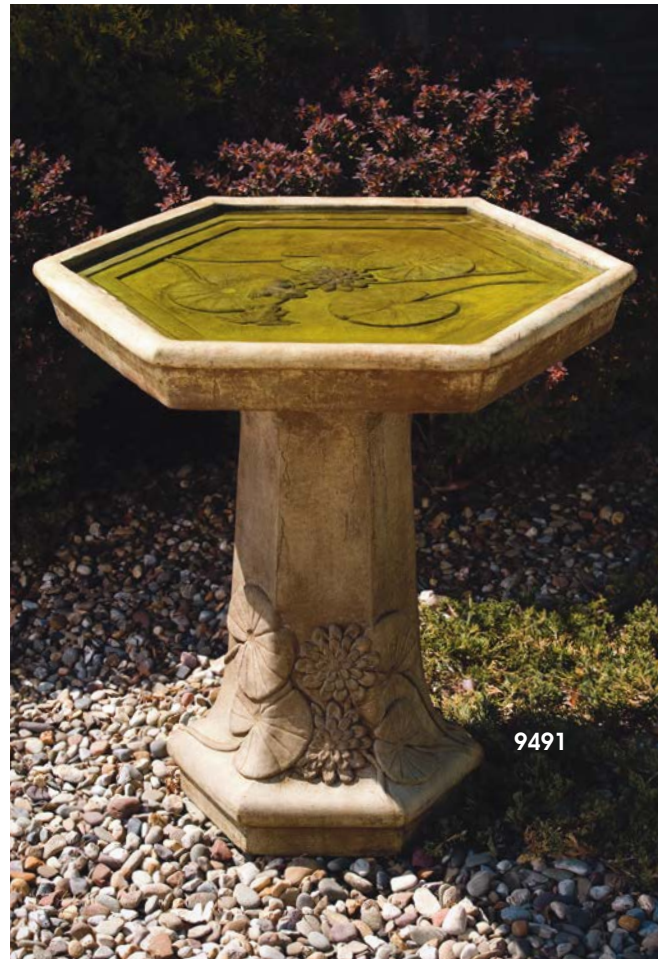

9491

9491
Lily Pad Bird Bath
H:29.5" T:26" HEX B:13" HEX
Weight: 207 lbs.
Shown in #81 Classic Cliff Patina