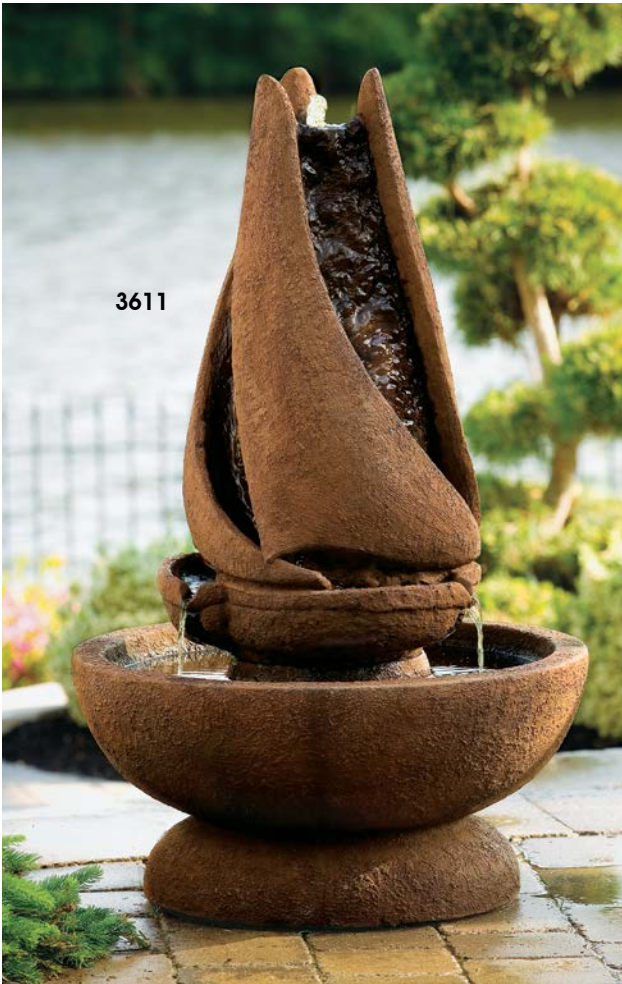

3617

3653

3611

3617
Small Clover Leaf Fountain

H:27.25" W:24.75" BD:18"

Weight: 203 lbs.

Shown in #83 Classic Mountain Bronze

3233S	25" Contemporary Shell	H:12" W:24.75" TD:9" BD:18"
3233PL	Plug - 25" Contemporary Shell	H:5.5" W:4.5" L:1.75"
4818	Finial - Small Clover Leaf Fountain-Plumbed	H:15.25" TW:11" BD:9.5"
P16005	Fountain Kit	