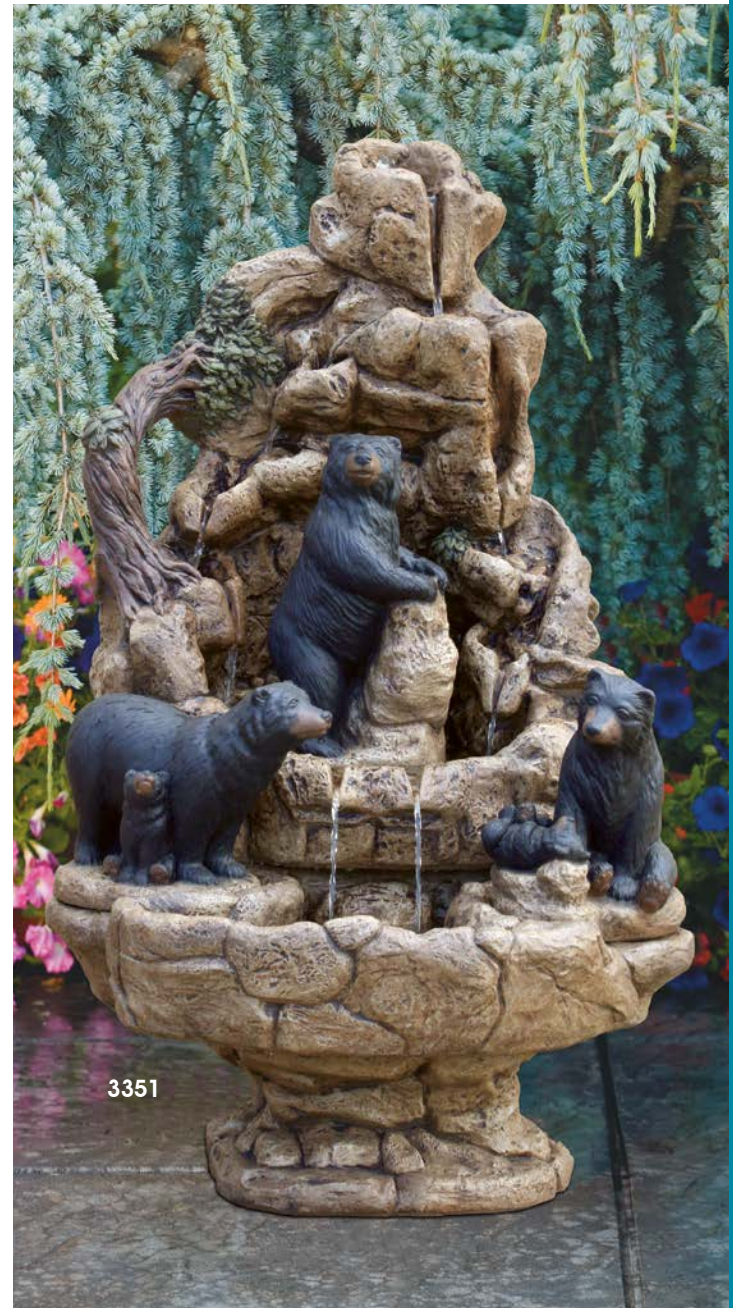

3645

3390

3390
One Tier Leaf Fountain

H:35.75" W:23.5" L:26"

Weight: 171 lbs.

Shown in #81 Classic Cliff Patina

8640P	Pedestal	H:14.5" W:16.5" TD:11.75"
3170S	Shell	H:7.5" W:23.5" L:26" TD:9" BD:12"
9689	Garden Frogs—Plumbed	H:13.75" W:11" L:9.75" BD:9.25"
P130H	Fountain Kit	