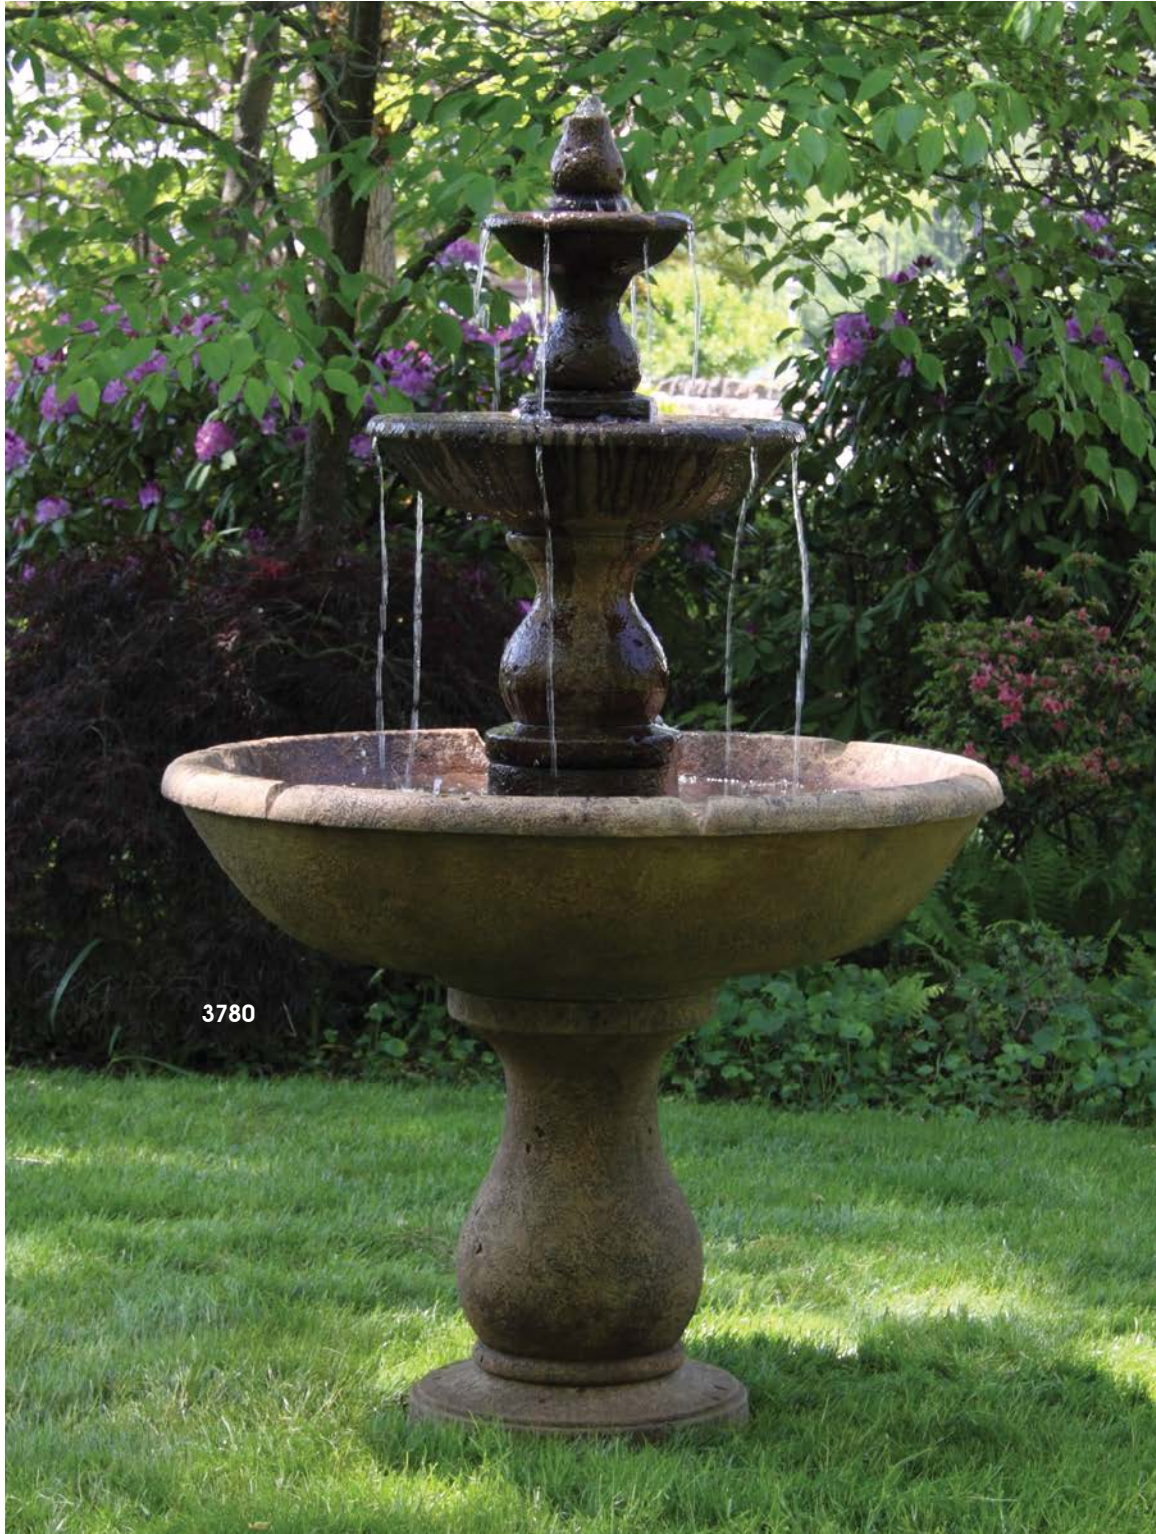

3780

3780
Three Tier Boca Round Fountain

H:69.5" W:44.25" BD:18"

Weight: 575 lbs.

Shown in #73 Classic Iron

8788P	24" Boca Round Pedestal	H:24.5" TD:14" BD:18"
378044	44" Boca Round Shell	H:11.5" W:44.25" TD:10" BD:15"
378044PL	9" Plug - 44" Boca Round Shell	H:9" W:5.5" L:2.5"
8784SP	12" Spacer - Boca Round	H:12" TD:8.25" BD:10.25"
372423OF	23" Overflow Boca Round Shell	H:6" W:23" TD:7" BD:8.25"
372411	11" Boca Round Top Shell	H:10.5" W:11" TD:3.75" BD:7.25"
4979LP	5" Boca Round Finial (Large Pipe)	H:5" BD:4"
P22514	Fountain Kit