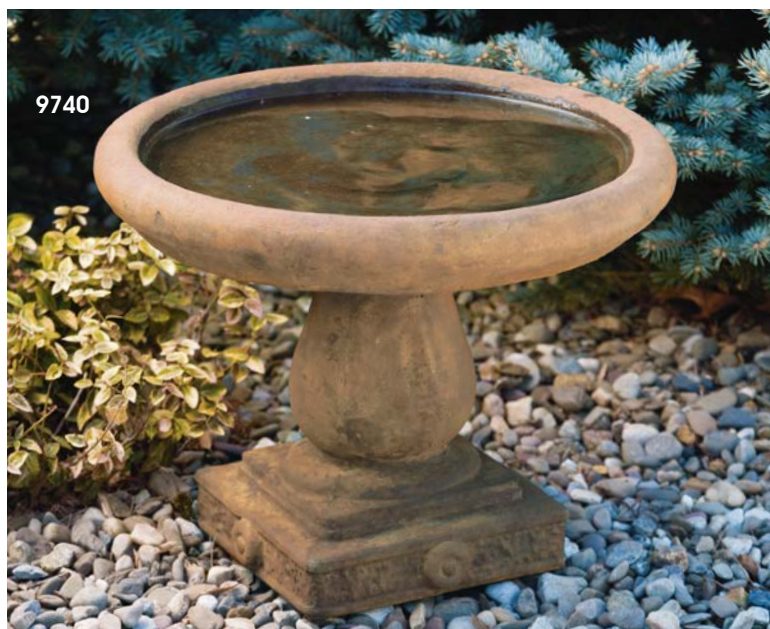

9725
24" One Piece Embossed
Bird Bath
H:24" TD:18" B:9"SQ
Weight: 68 lbs.
Shown in #21 Old Stone

9740
13" One Piece Embossed
Bird Bath
H:13.5" TD:17.5" B:9"SQ
Weight: 55 lbs.
Shown in #20 Brown Stone

9740