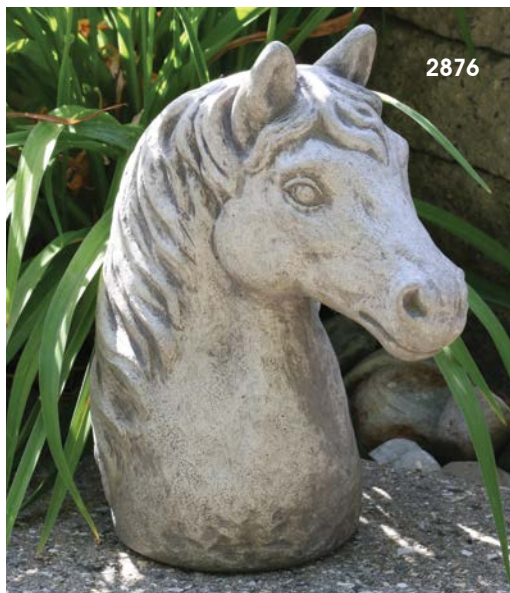

8255

Contemporary Vase Pedestal

H:26" T:11.5" SQ B:16" SQ
Weight: 166 lbs.
Shown in #83 Classic
Mountain Bronze
Pedestal Sold Separately

2876

12" Horse Bust

H:12" W:6" L:10" BD:5.5"
Weight: 16 lbs.
Shown in #21 Old Stone