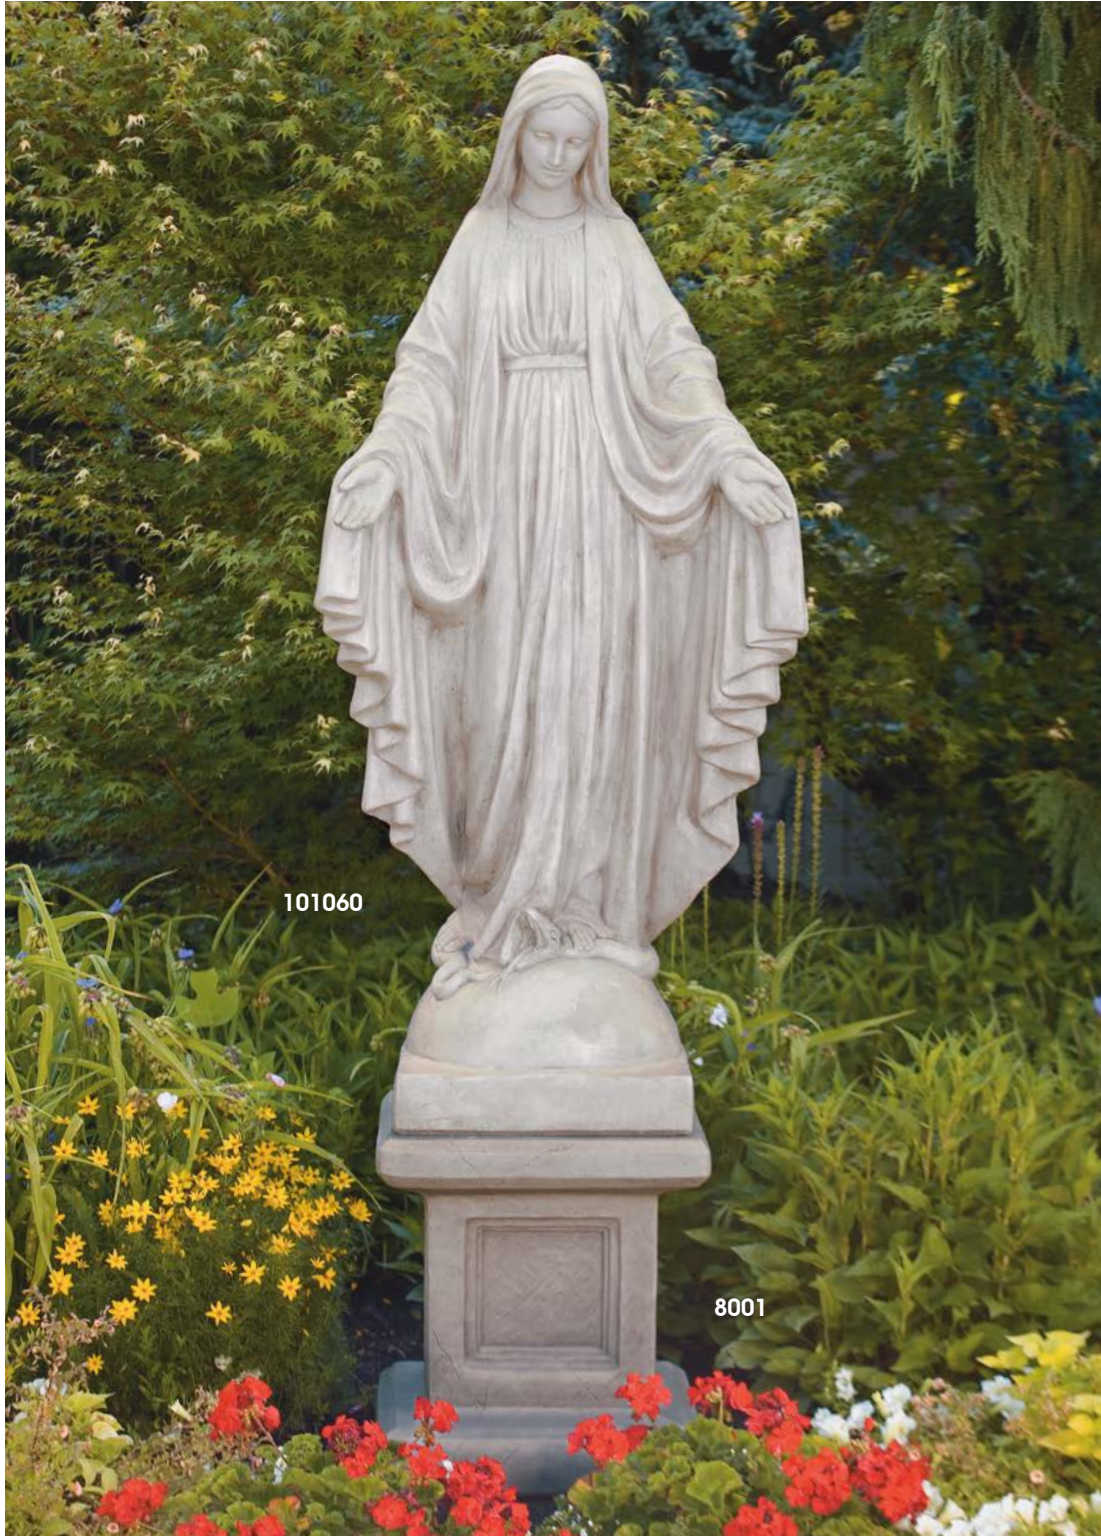

1364
 24" Woodgrained
 Cross
 H:24.5" W:15" BW:11.5" BL:12"
 Weight: 35 lbs.
 Shown in Detailed Stain

1367
 24" USA Memorial
 Cross
 H:24.5" W:15.5" BW:11.5" BL:12"
 Weight: 60 lbs.
 Shown in Detailed Stain