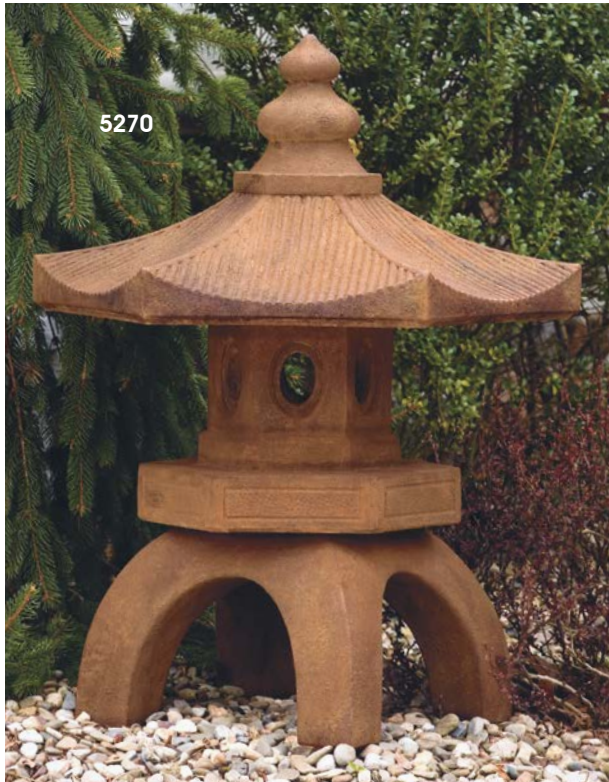

5270
35" Bamboo Pagoda
H:34.75" T:24" HEX B:16" SQ
Weight: 207 lbs.
Shown in #83 Classic Mountain Bronze

5010
29" Jasmine Pagoda
H:28.25" T:12" SQ B:12" SQ
Weight: 110 lbs.
Shown in #83 Classic Mountain Bronze

5006
36" Asian Pathway Lamp
H:36" T:12" SQ B:11.75" SQ
Weight: 138 lbs.
Shown in #83 Classic Mountain Bronze