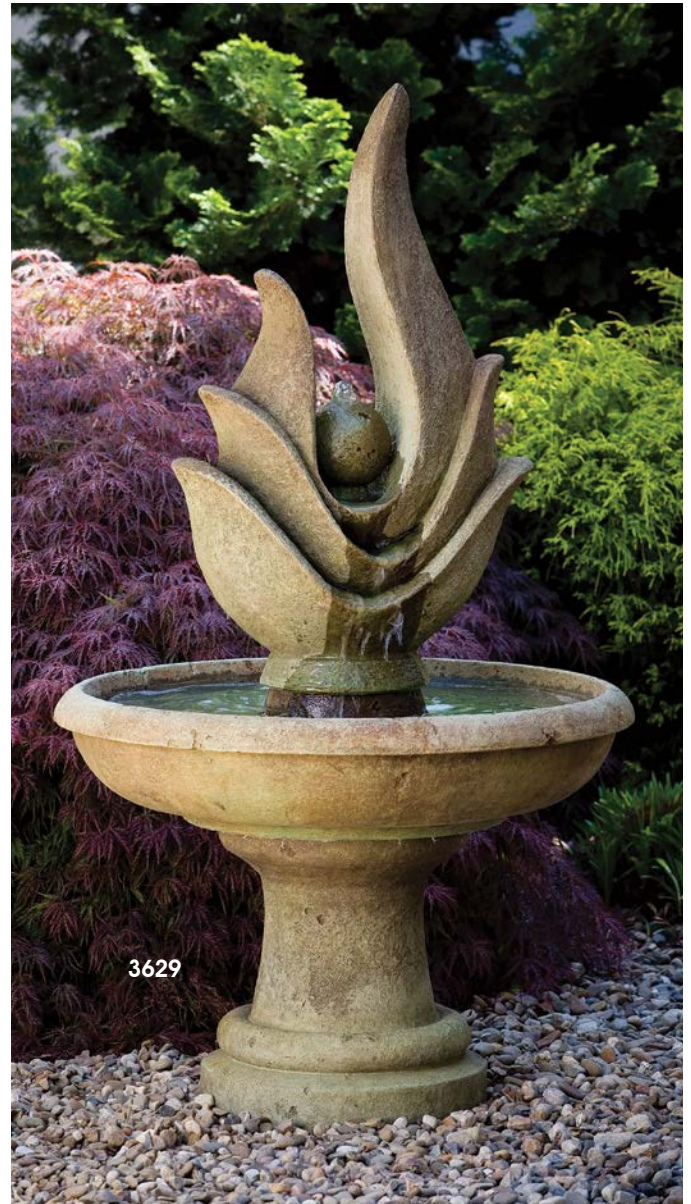

Shown on #8211-24" Circular Ground Prep. Circular Ground Prep sold separately.

3720

3720
52" Sail Away Fountain

H:52" W:33" BD:16"

Weight: 365 lbs.

Shown in #81 Classic Cliff Patina

- | | | |
|---------------|-----------------------------------|------------------------------|
| 8229P | Pedestal-Picasso Fountain | H:16.5" TD:14" BD:16" |
| 3253S | Bottom Shell-Picasso Fountain | H:7.5" W:33" TD:8.25" BD:18" |
| 3253PL | Plug-Picasso Fountain | H:5.75" W:4.5" L:2.25" |
| 4106 | Finial-Sail Away Fountain-Plumbed | H:28" W:16" BD:9.25" |
| P130AP | Fountain Kit | |