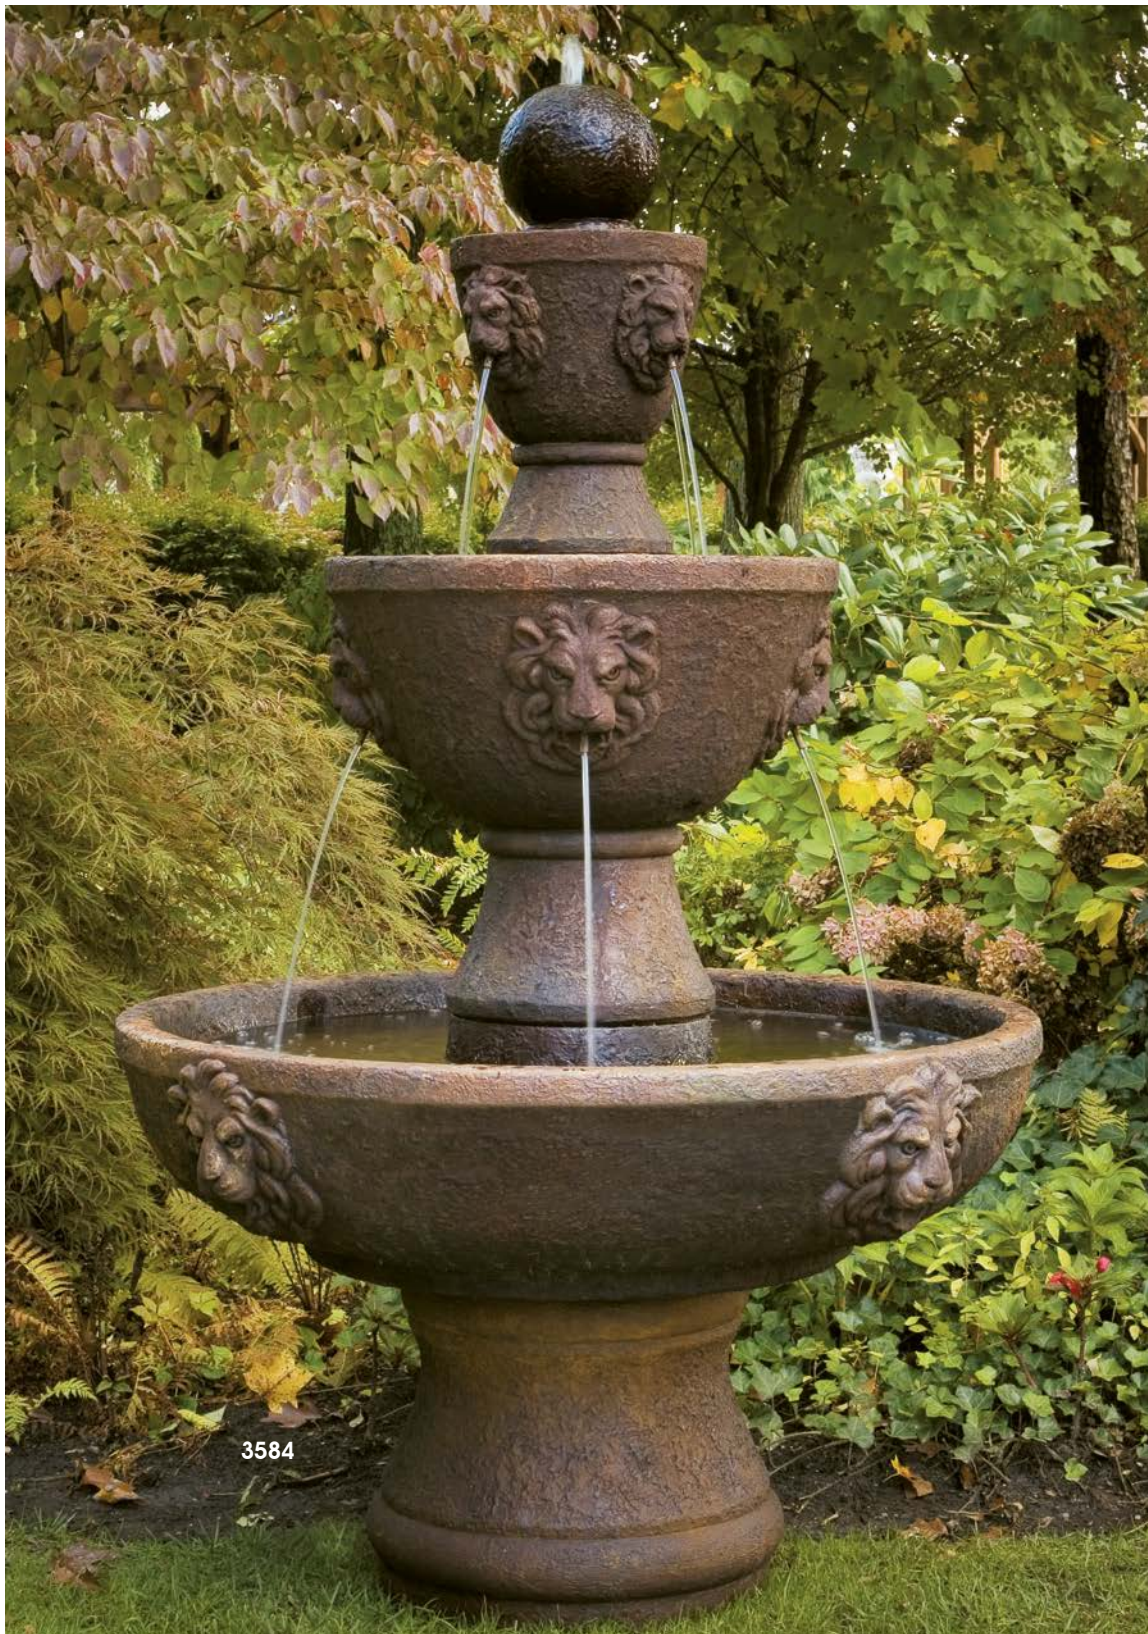

3788

3788
Three Tier Grandessa Fountain
 H:102.75" W:62" BD:20"
 Weight: 1,423 lbs.
 Shown in #83 Classic Mountain Bronze

8721SP	Pedestal	H:32" TD:20" BD:20"
377762	62" Grandessa Shell	H:13.5" W:62" TD:12" BD:19.75"
377762PL	10" Grandessa Plug	H:10" W:6" L:3"
8726SP	Top Spacer - Savona Fountain	H:20" TD:9.25" BD:12.5"
3099S	37" Lion Head Shell	H:9" W:37" TD:9" BD:14"
377724	24" Grandessa Top Shell	H:20" W:24" TD:4" BD:9.5"
4879LP	Finial-Classic Lion Head-Large Pipe	H:8.25" BD:4"
P4601S	Fountain Kit	