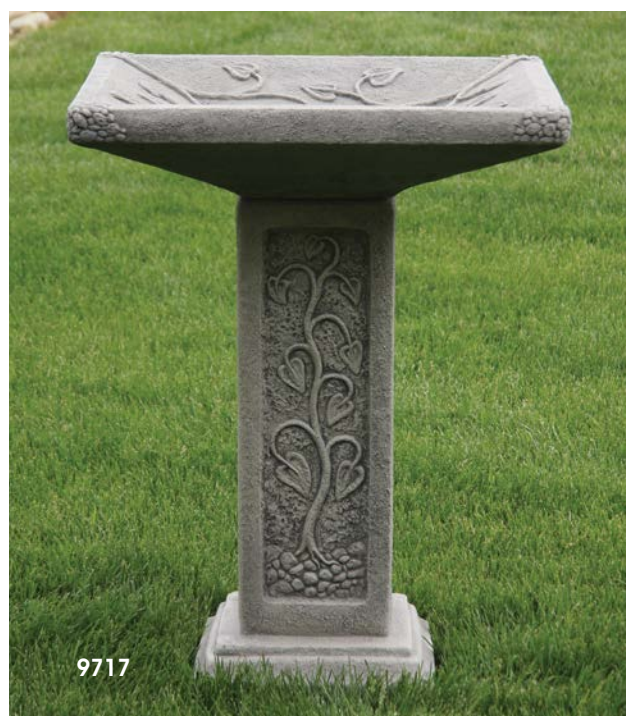

9717

9717
32" Square Garden Bird Bath

H:32.75" T:24.5" SQ B:12.75" SQ
Weight: 195 lbs.
Shown in #21 Old Stone