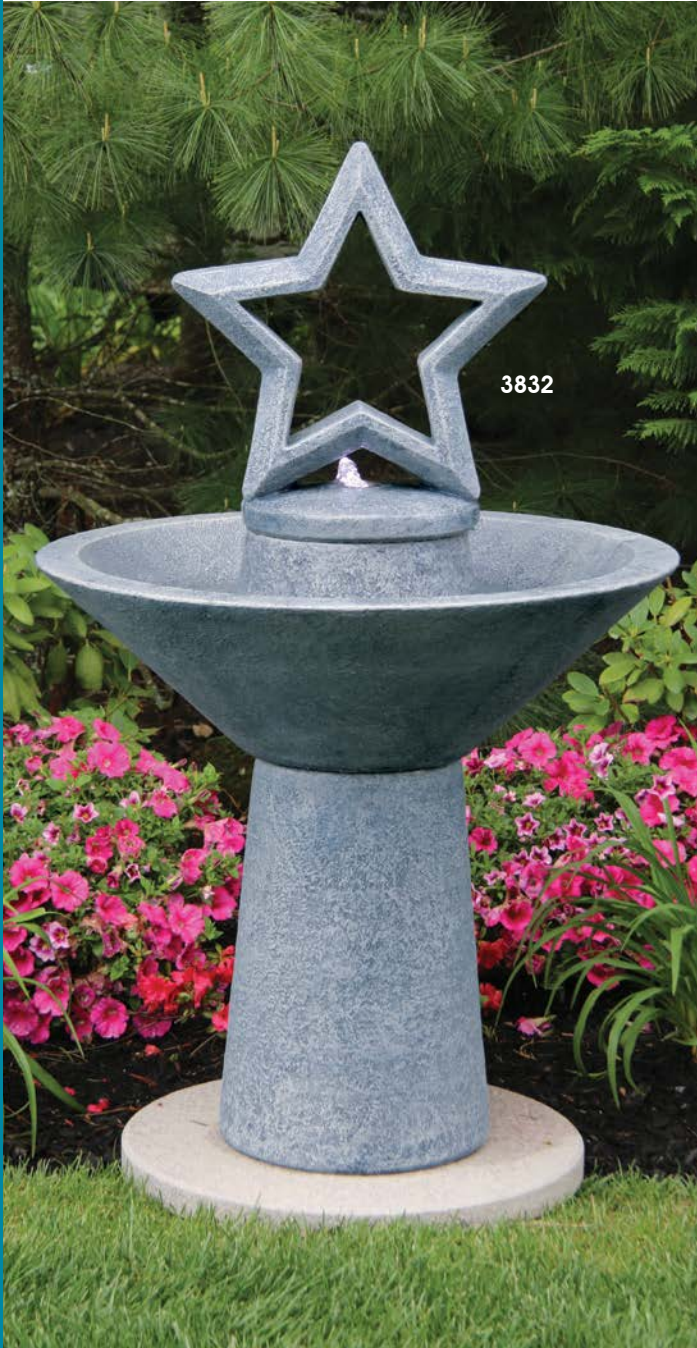

3832

3832
51" Garden Star Fountain

H:51" W:32.5" BD:14"

Weight: 247 lbs.

Shown in #17 Blue Stone

8817P	20" Pedestal	H:20.25" TD:10.5" BD:14"
8817PL	Plug	H:4" W:3.5" L:1.25"
3385S	33" Low Funneled Shell With Pumphouse	H:11.5" D:32.5" TD:11" BD:11.5"
3385PL	Plug - 33" Low Funneled Shell	H:8" W:4.5" L:1.5"
7847	19" Garden Star - Plumbed	H:19.25" W:18.5" BD:12"
99015	99015 Fountain Kit	
40160	Mag Drive 160GPH Pump	
9917	Underwater Light 12LED White	

Shown on #8211-24" Circular Ground Prep. Circular Ground Prep sold separately.