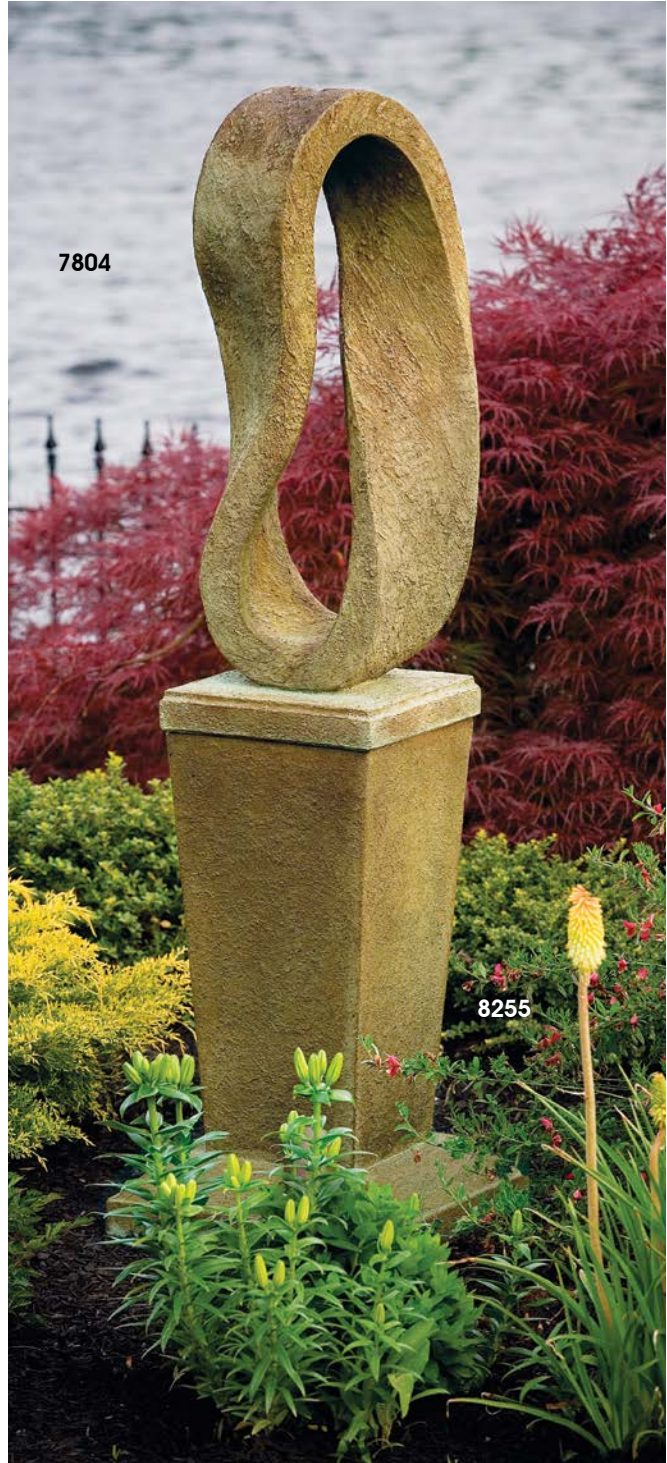

7804
Eternal Garden Loop
H:32" B:12" SQ
Weight: 87 lbs.
Shown in #81 Classic
Cliff Patina

8255
Contemporary
Vase Pedestal
H:26" T:11.5" SQ B:16" SQ
Weight: 166 lbs.
Shown in #81 Classic
Cliff Patina