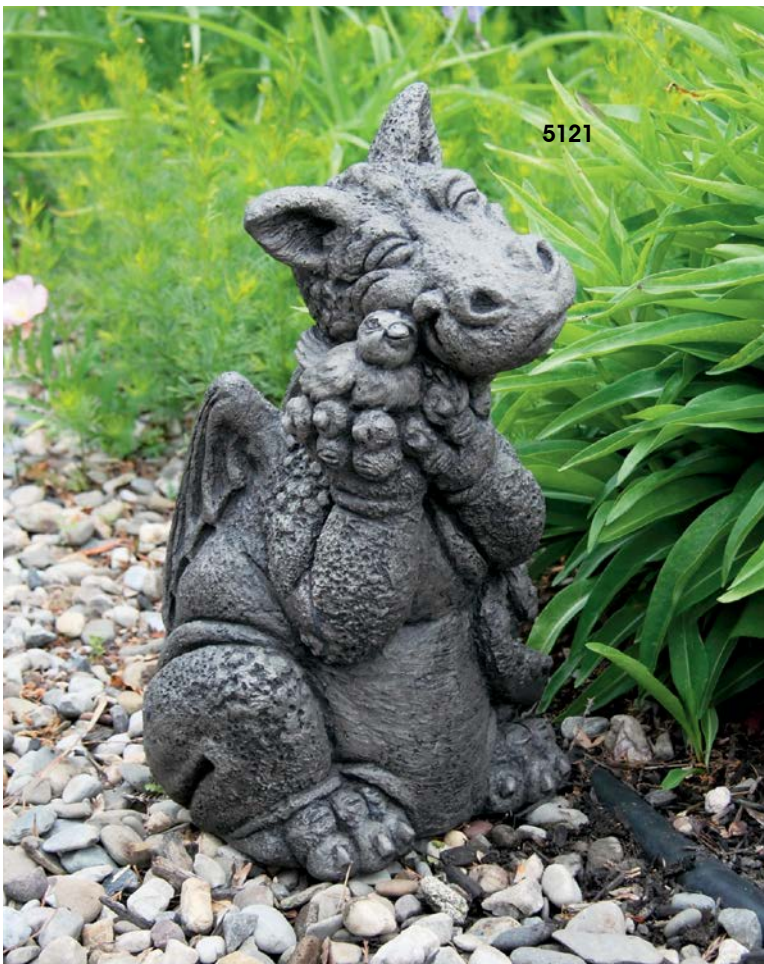

5091

Spoiled

H:13" W:8.25" L:16.25"

Weight: 33 lbs.

Shown in #68 Classic Sterling Woods Stone

5116

Sweetwater Pals

H:11.25" W:8.75" L:15"

Weight: 33 lbs.

Shown in #68 Classic Sterling Woods Stone

5121

Spring Fever

H:16.75" W:10" L:12"

Weight: 35 lbs.

Shown in #68 Classic Sterling Woods Stone