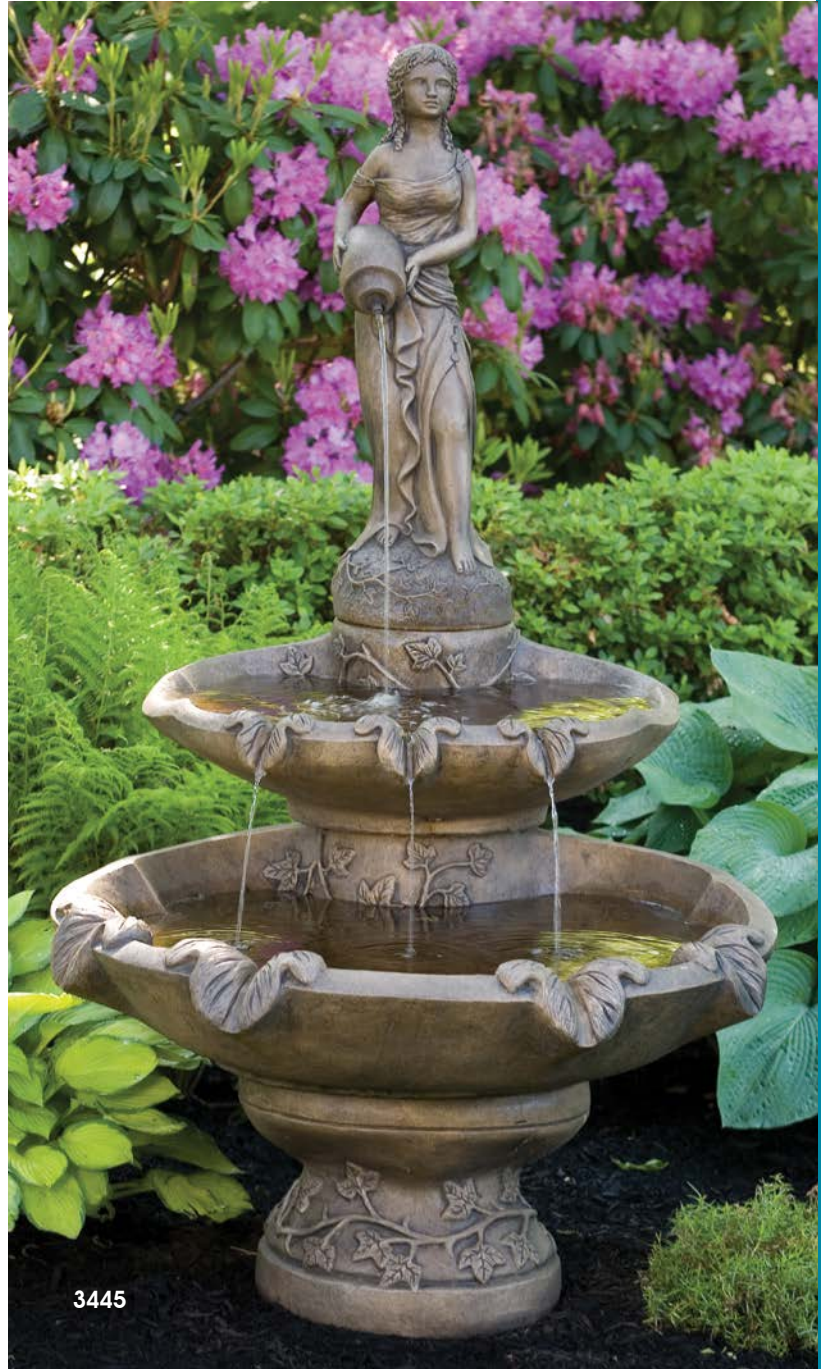

3468

3468
 56" Small Girl With Jug
 On Scroll Shell Fountain
 H:56.5" W:24.5" L:21.5" BD:14"
 Weight: 211 lbs.
 Shown in #21 Old Stone

8568P	Pedestal-28" Elegant Scroll	H:28" TD:10" BD:14"
3086S	Shell-24" Scroll	H:7.5" W:24.5" L:21.5" BW:16" BL:15.5"
7583	21" Small Girl With Jug-Plumbed	H:21" BD:9.25"
P75C	Fountain Kit	