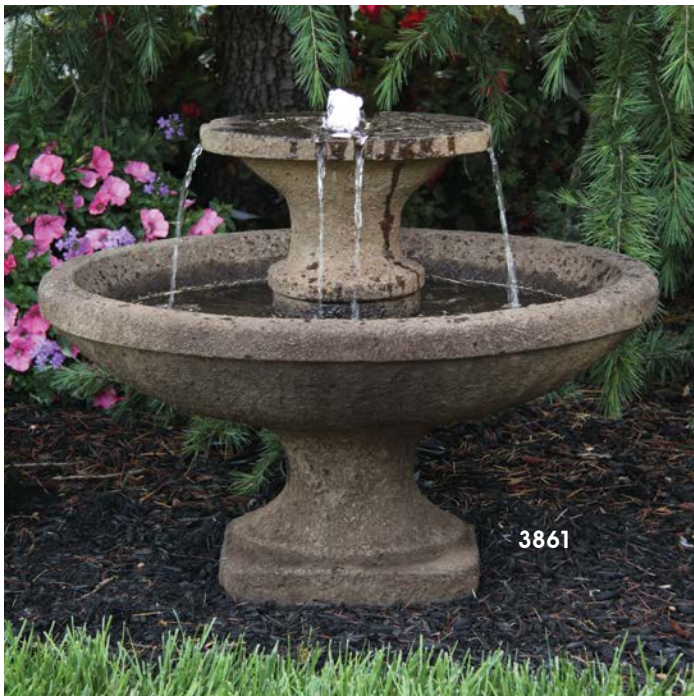

3861

3861

23" Two Tier Bella Fountain

H:23" W:30.25" L:24.25"

Weight: 157 lbs.

Shown in #73 Classic Iron

- 3364S Shell - Oval H:16" W:30.25" L:24.25"
- 3364PL Plug H:4" W:4.5" L:1.5"
- 3444S Top Shell - 8" Oval H:8" BD:7.5"
- 99103 99103 Fountain Kit
- 40160 Mag Drive 160GPH Pump
- 9917 Underwater Light 12LED White