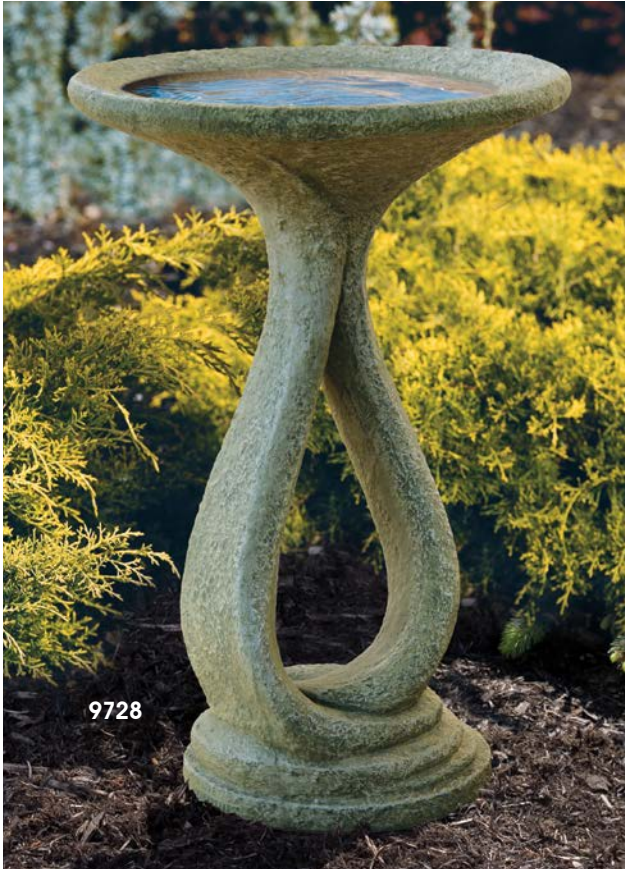

9728

One Piece Ribbon Bird Bath

H:27.75" TD:19" BD:12"

Weight: 82 lbs.

Shown in #35 Green Moss

9714

One Piece Batter Up Bird Bath

H:30" BW:13" BL:14"

Weight: 99 lbs.

Shown in #75 Classic Amber

9731

One Piece Golf Club Bird Bath

H:27" TD:18.25" BD:14.5"

Weight: 72 lbs.

Shown in #21 Old Stone