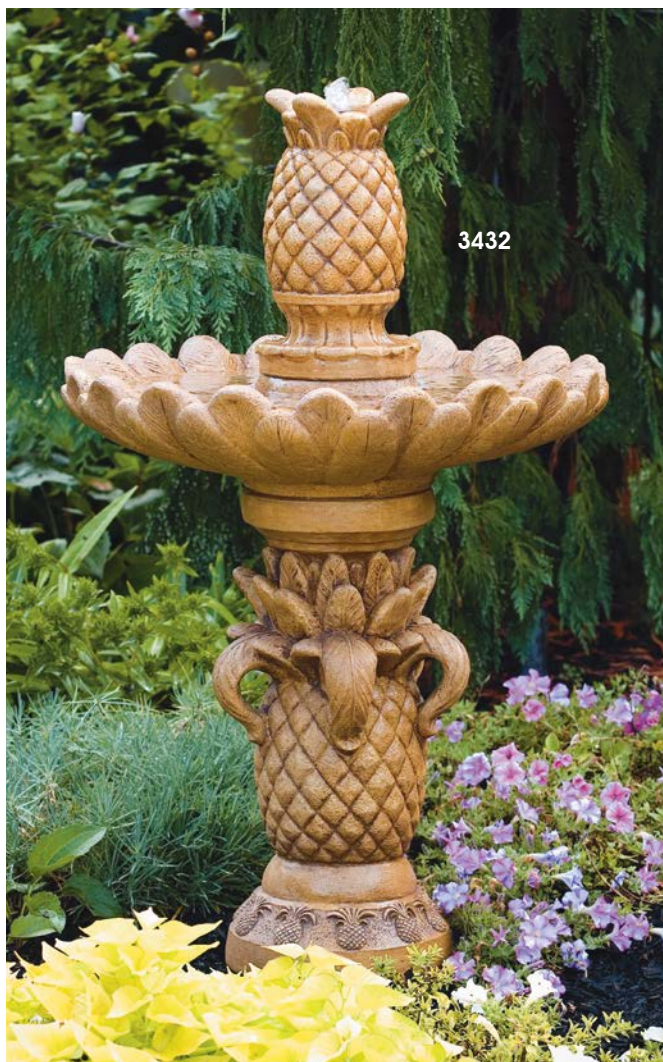

3573

One Tier Roman Pinecone Fountain

H:43.5" W:28.25" B:13.5" OCT

Weight: 271 lbs.

Shown in #81 Classic Cliff Patina

8532P	Pedestal-Octagonal	H:22" T:10" OCT B:13.5" OCT
3049S	Shell	H:7.75" W:28.25" TD:9" B:10.25" OCT
4930	13" Pinecone Finial-Plumbed	H:13.5" BD:9.25"
P130AP	Fountain Kit	