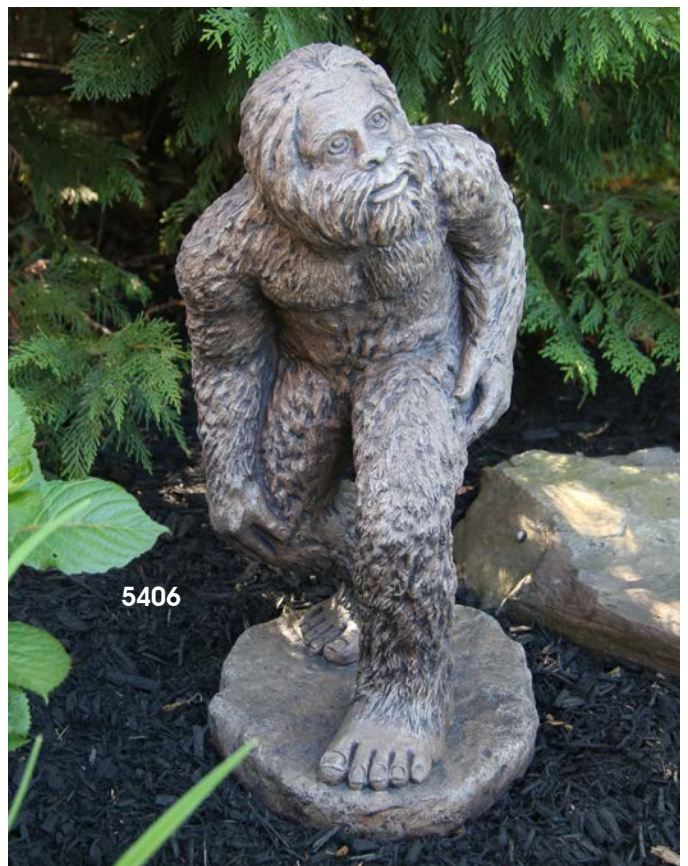

5407

32" Bigfoot

H:32.5" W:14" L:20" BW:13.25" BL:20"

Weight: 131 lbs.

Shown in #83 Classic Mountain Bronze

5406

21" Bigfoot

H:21" W:10" L:12.5" BW:9.5" BL:12.25"

Weight: 33 lbs.

Shown in #73 Classic Iron