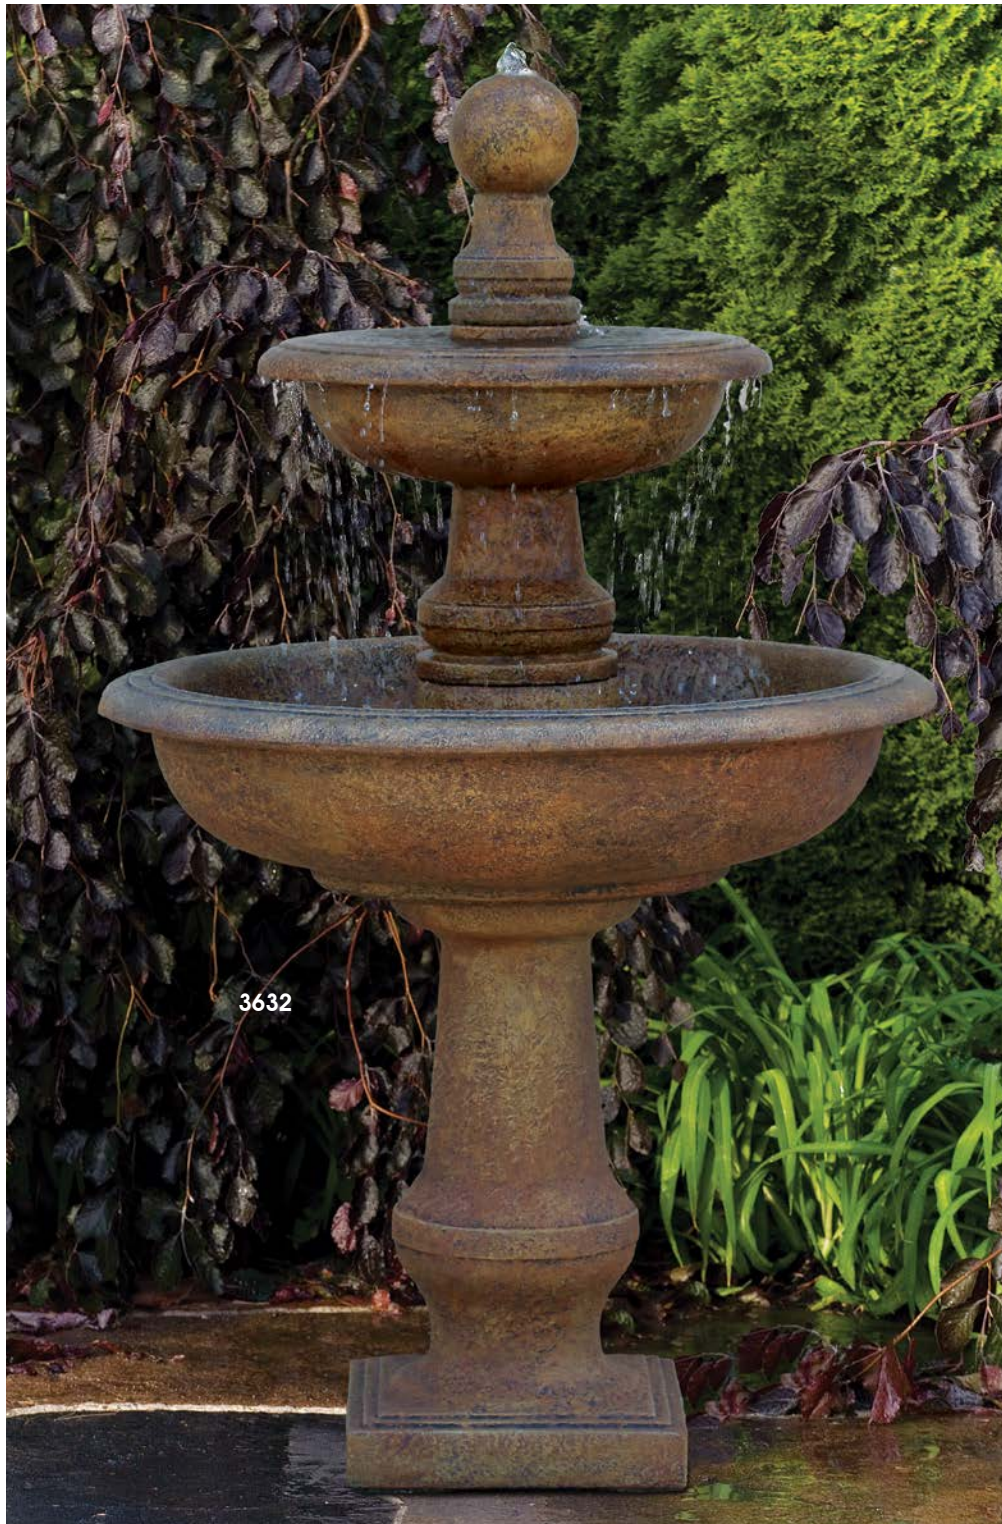

3632
66" Two Tier Monticello Fountain

H:66.25" W:40.25" B:16"SQ

Weight: 452 lbs.

Shown in #83 Classic Mountain Bronze

8234P	Pedestal-Monticello Fountain	H:28" TD:12" B:16"SQ
3260S	Bottom Shell-Monticello Fountain	H:10" W:40.25" TD:9" BD:20"
3072PL	Plug-Fluted	H:5.5" W:5.25" L:2.25"
3262S	Top Shell-Monticello Fountain	H:16.75" W:24.25" TD:6" BD:9.5"
4826	Finial-Monticello Fountain	H:11.5" BD:6.25"
P29013	Fountain Kit