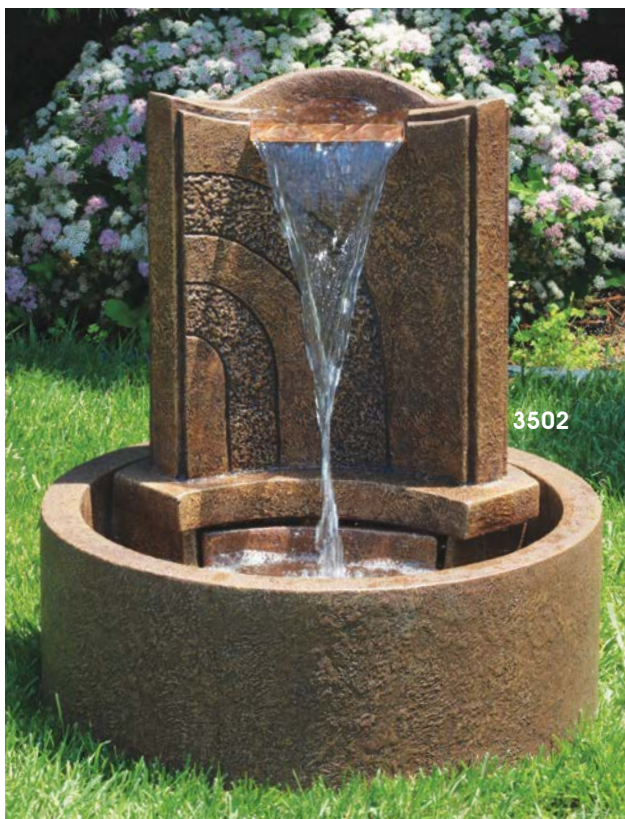

3753

3753

27" Falling Waters Fountain

H:27" W:24.75" BD:18"

Weight: 206 lbs.

Shown in #83 Classic Mountain Bronze

3233S	25" Contemporary Shell	H:12" W:24.75" TD:9" BD:18"
3233PL	Plug - 25" Contemporary Shell	H:5.5" W:4.5" L:1.75"
4995	Finial - Falling Waters Fountain	H:15" TD:9" BD:8.75"
4995T	Finial Top Plate - Falling Waters Fountain	H:.75" W:5.25" L:6"
P22513	Fountain Kit	