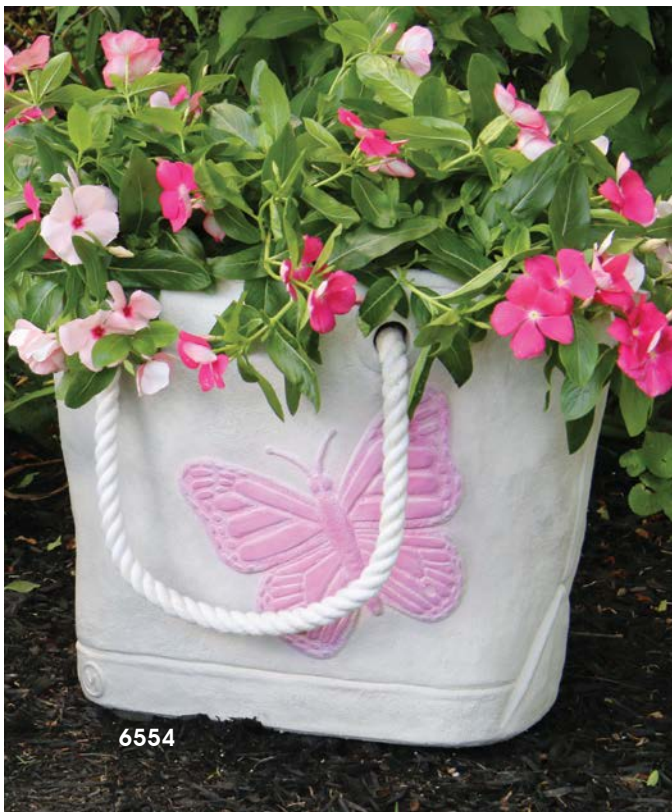

6125

6130

6120

6566
Dolphin Tote
H:14.5" W:12" L:18"
Weight: 63 lbs.
Shown in Detail Stain

6566

6558
Palm Tree Tote
H:14.5" W:12" L:18"
Weight: 63 lbs.
Shown in Detail Stain

6558

6542
Starfish Tote
H:14.5" W:12" L:18"
Weight: 63 lbs.
Shown in DS Brown