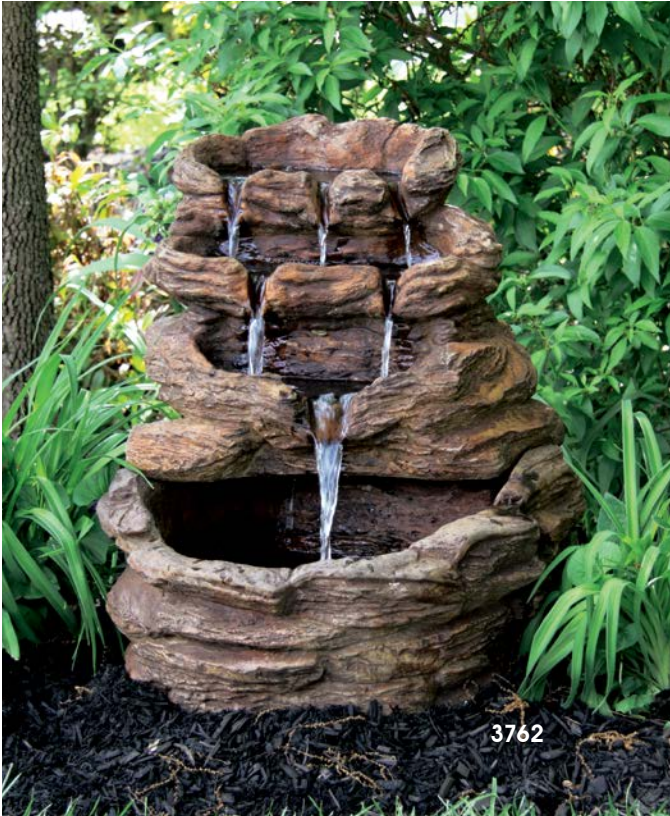

3763
One Piece Graceful Dish Fountain

H:25.75" W:17.5" L:17.5" BW:12" BL:16"
Weight: 105 lbs.
Shown in #21 Old Stone

376317	Base - One Piece Graceful Dish Fountain	H:25.75" W:17.5" L:17.5" BW:12" BL:16"
376317PL	Pump Cover - One Piece Graceful Dish Fountain	H:.75" W:4.5" L:6.5"
P7508	Fountain Kit	