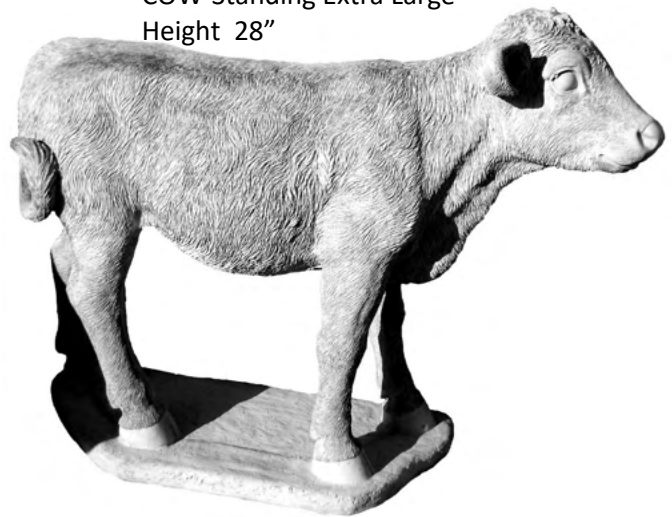

CHERUB-Peace  
Height 5"

CHERUB-Praying Large  
Height 12"

CHERUB-Precious  
Height 5"

CHERUB-Precious Large  
Height 11"

CHERUB-Sitting Extra Large  
Height 30"

CHERUB-Standing Extra Large  
Height 21"

CHERUB-Standing Large  
with Head Down  
Height 25"

CHERUB-Standing Small  
Height 13"

CHERUB-Standing with Fold-  
ed Hands  
Height 25"

CHERUB-with Basket on Back  
Height 15"

CHERUB-with Bird  
Height 11"

CHIMP-Chimpanzee  
Height 13"

CONCH-Seashell Large  
Length 30"

COW-Laying Calf Detailed  
Length 21"

COW-Standing Calf  
Height 13"

COW-Standing Extra Large  
Height 28"

COW-Standing Large  
Height 24"

COW-with Pail Planter  
Height 12"

The Laying Buck and Medium Standing Buck are the same mold as the doe, but just have antlers...

DEER-Buck Standing Large  
Height 41" Length 43"

DEER-Doe Laying  
Length 25"

DEER-Doe Standing Large  
Height 41" Length 43"

DEER-Doe Standing Medium  
Height 26"

DEER-Fawn Newborn with Ears Up  
Height 8"