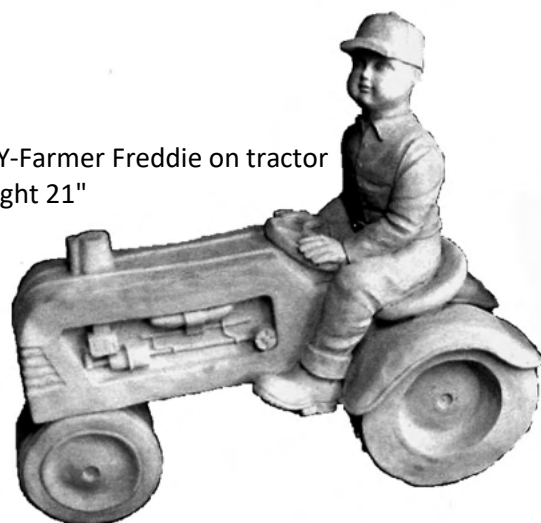

BIRD BATH SET-Italian Small  
Height 13"

BIRD BATH SET-Lady of the Sea with Boat Bowl  
Height 34"

Better view of  
Lady of the  
Sea Pedestal

BIRD BATH SET-Sandstone  
Height 25"

BIRD BATH SET-Three Angel  
Height 21"

BIRD BATH SET-  
Tree with Squirrel with Squirrel Bowl  
Height 25"

BIRD BATH SET-Twig  
Height 23"

BOY-Baseball Billy Standing  
Height 19"

BOY-Baseball Bobby  
Height 17"

BOY-Farmer Freddie on tractor  
Height 21"

BOY-Football Frankie  
Height 19"

BOY-Jockey Boy (Can be ordered  
wired for electricity)  
Height 25"

BOY-Laying on Side  
Length 20"

BOY-Policeman  
Height 18"

BOY-Petey with Pup  
Height 24"

BOY-Reading a Book  
Length 19 "