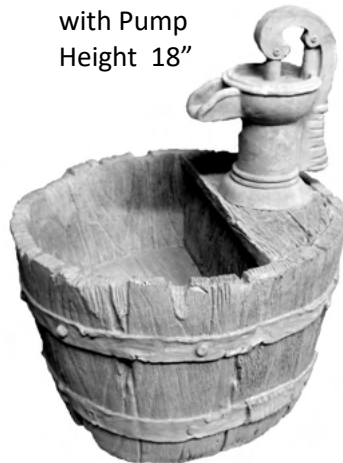

FISH-Bubba  
Height 6"

FISH-Koi  
Length 14"  
Can be plumbed

FISH-Swimming  
Length 13"

FISH-Walleye  
Height 36"

FOUNTAIN-Pump Housing  
Height 10"

FOUNTAIN-Butterfly with Pump  
Height 22"

FOUNTAIN-Whiskey Barrel  
with Pump  
Height 18"

FOX-Curled Up  
Length 17"

FOX-Sitting Detailed Large  
Height 19"

FROG-Fat Laid Back  
Height 7"

FROG-Fat With Warts  
Height 8"

FROG-Frogs  
Climbing on Shovel  
Height 21"

FROG-Frogs Sitting on Stump  
Height 12"